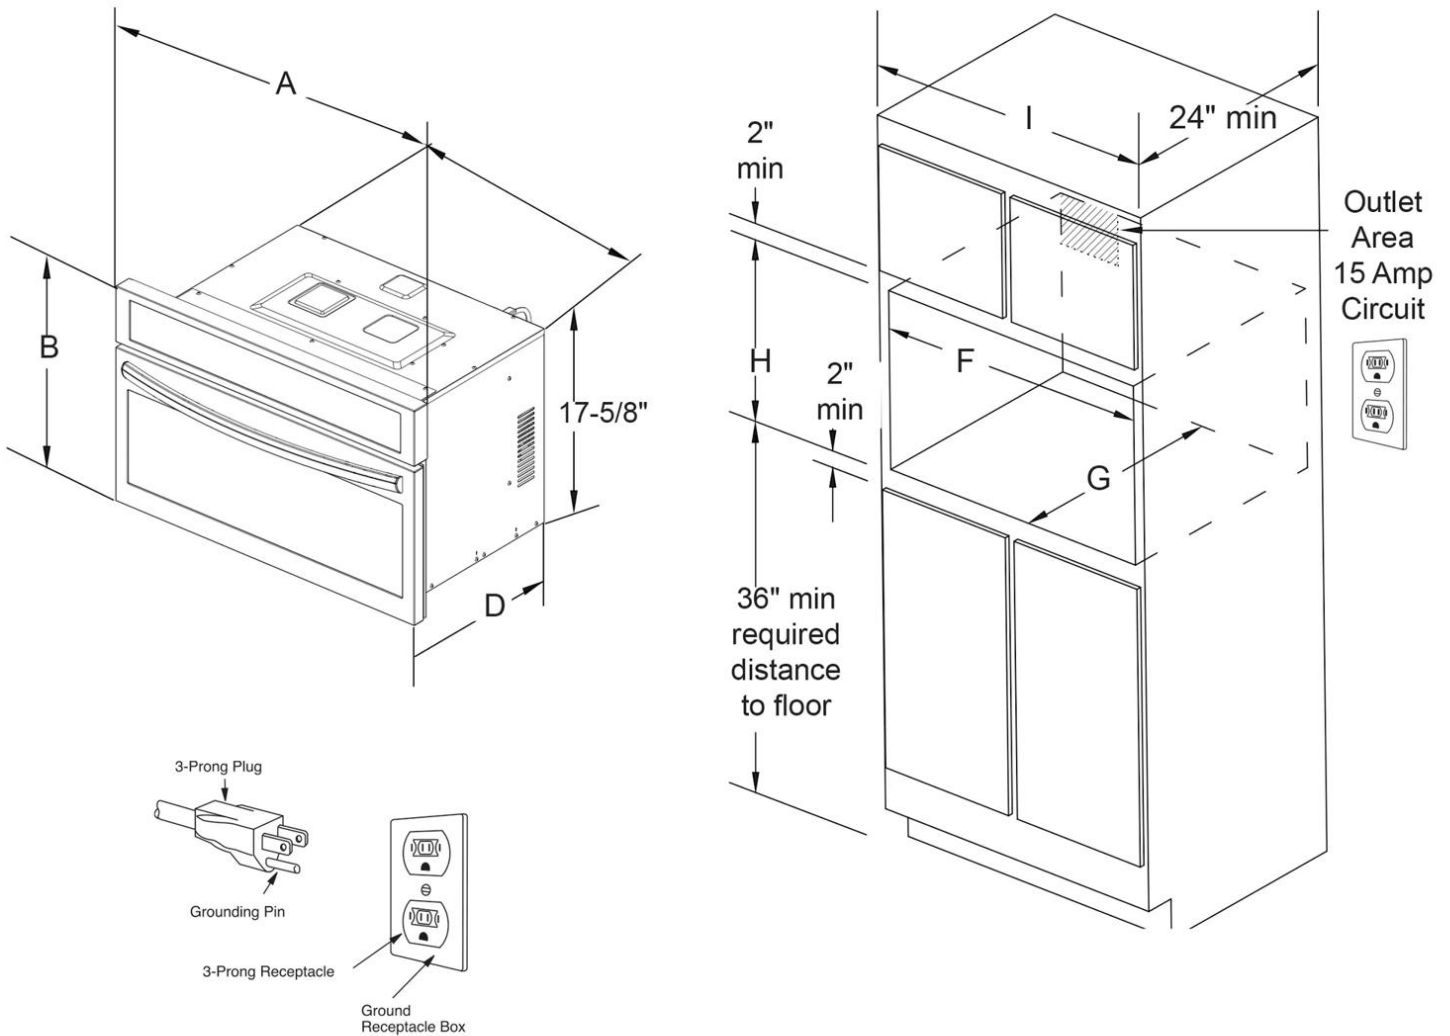

Installation Diagram

PRODUCT DIMENSIONS						
MODEL	A	B	C	D		
Microwave Oven	30	19-1/4	24-5/8	19-3/4		
CUTOUT DIMENSIONS AND CABINET WIDTH						
MODEL	F		G	H		I
	Min.	Max.	Min	Min.	Max.	
Microwave Oven	28	28-3/8	22	17-3/4	18	30-1/8