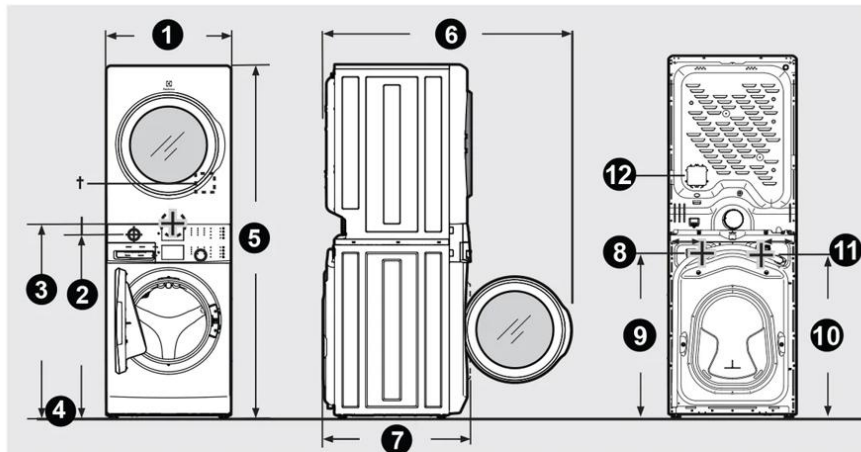

Installation Diagram

Laundry Center Dimensions

¹ Dryer electrical supply on rear of unit.

NOTE

- Allow minimum 36" of depth space for proper installation with 90° quick turn elbow for venting.
- Connection of water inlet hose on steam laundry center adds 3/4 in. (2 cm) to installation depth.
- Power supply cord length on washer approximately 60 inches (152.5 cm).
- Drain hose length on washer approximately 59 inches (150 cm).
- Power supply cord length on gas laundry center or electric Canadian laundry center approximately 60 inches (152.5 cm).

Laundry Center Dimensions	
1. Unit width	27" (69 cm)
2. Height to gas supply pipe on rear of gas unit	39.7" (101 cm)
3. Centerline height for rear vent	41.8" (106 cm)
4. Floor line	--
5. Unit height	76.3" (194 cm)
6. Door clearance	53.9" (137 cm)
7. Unit depth	31.9" (81 cm)
8. Width distance to water connections	7.8" (20 cm)
9. Height to water connections	35.7" (91 cm)
10. Height to washer power connections	35.5" (91 cm)
11. Width distance to washer power connections	7.1" (18 cm)
12. Height to dryer electrical supply	48" (122 cm)