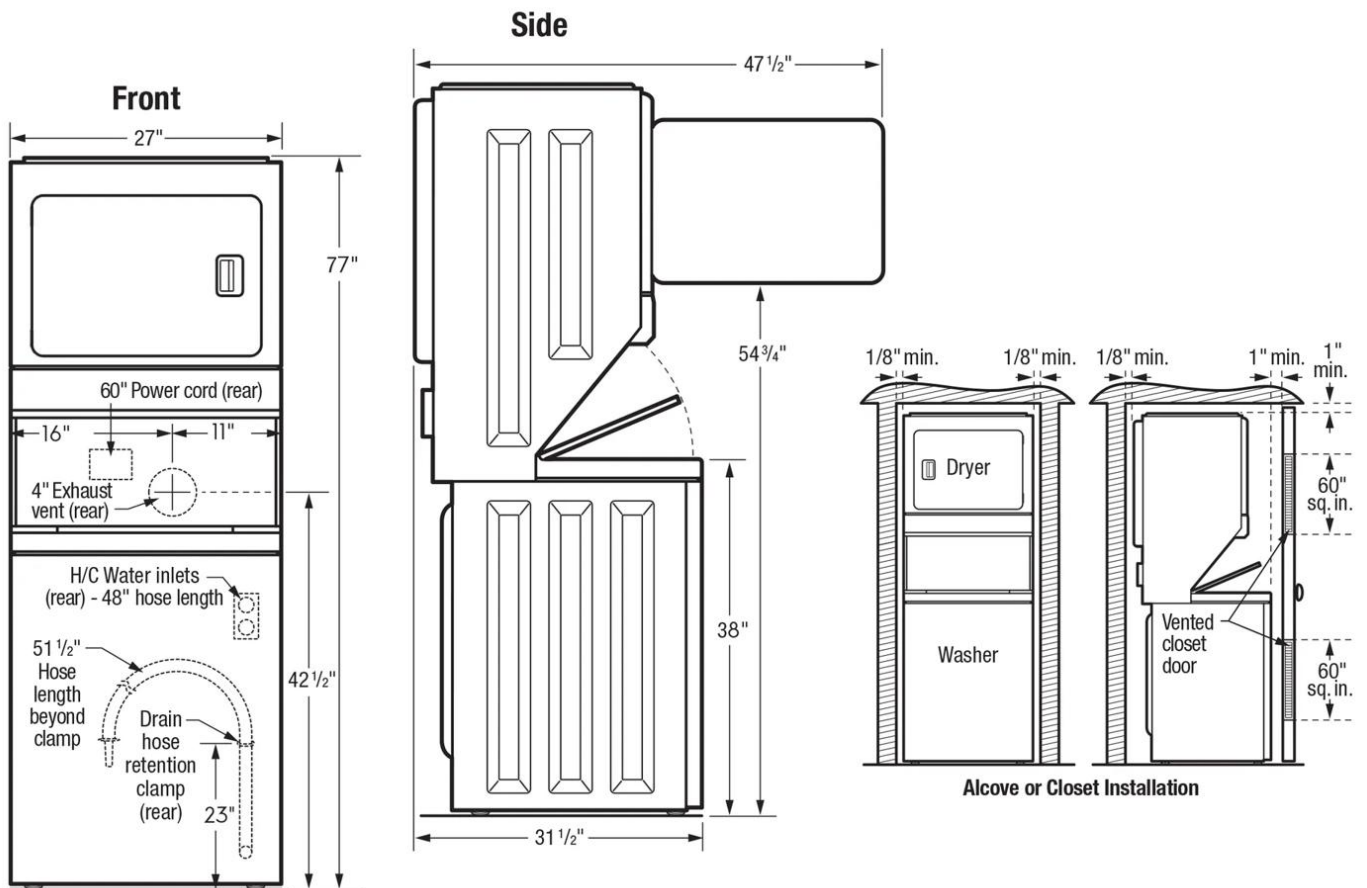

Safety Certifications and Approvals

UL Listed

Yes

Installation Diagram