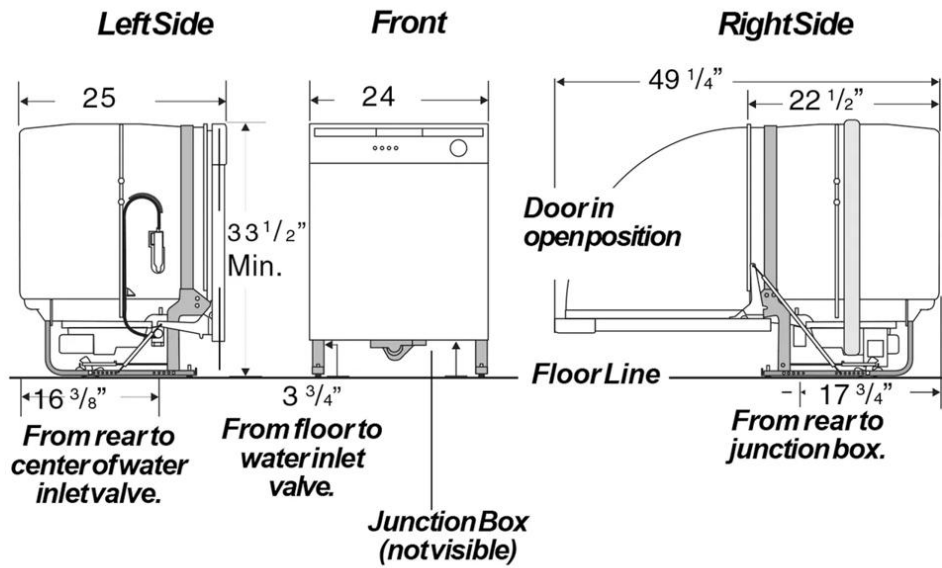

Dimensions and Volume

Minimum Height	33 1/2"
Maximum Height	35"
Width	24"
Depth	25"
Depth With Door Open	49 1/4"

Installation

Connection Location	Right Bottom
Number of Leveling Legs	4
Water Inlet Location	Left Bottom Front

Installation Diagram

*DIMENSIONS DO NOT INCLUDE INSULATION