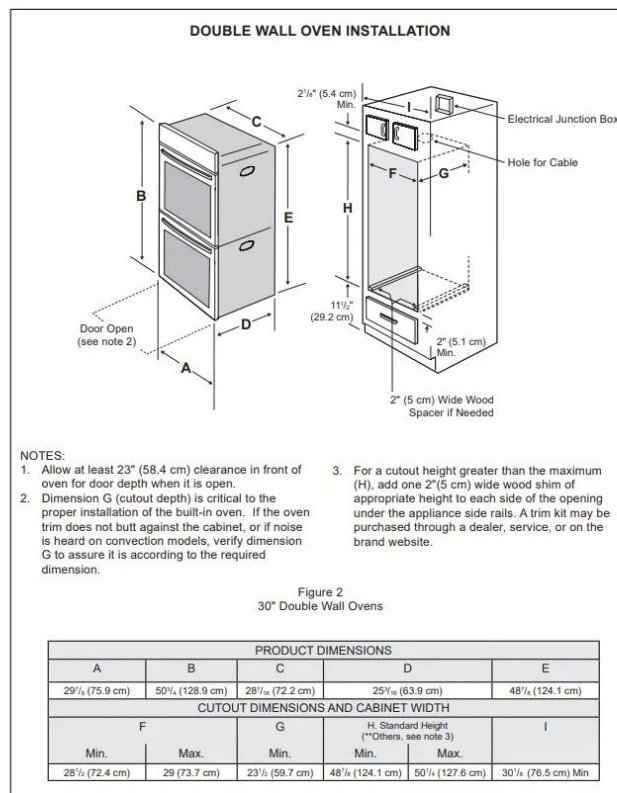

Available Products: FCWD3030AB, FCWD3030AD,
FCWD3030AS, FCWD3030AW

Available Colors: Black, Black Stainless Steel, Stainless Steel,
White

Version: 05/26

Installation Diagram

For planning purposes only. We reserve the right to change specifications or discontinue models without notice.
Refer to Product Installation Guide for detailed installation instructions on the web at frigidaire.com / frigidaire.ca
Electrolux Major Appliances, N.A.

USA • 10200 David Taylor Drive • Charlotte, NC 28262 • Charlotte, NC 28262 • 1-877-4electrolux (1-877-435-3287) • frigidaire.com
CANADA • 5855 Terry Fox Way • Mississauga, ON L5V 3E4 • 1-800-265-8352 • frigidaire.ca