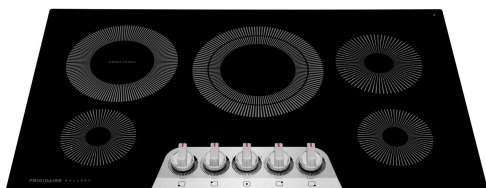

### 36" Electric Cooktop

Electric Cooktop

Available Products: GCCE3670AD, GCCE3670AS

Available Colors: Black Stainless Steel, Stainless Steel

Version: 04/26

### Cooktop

Cooking Surface Type	Smooth
Hot-Surface Indicator Light	Yes