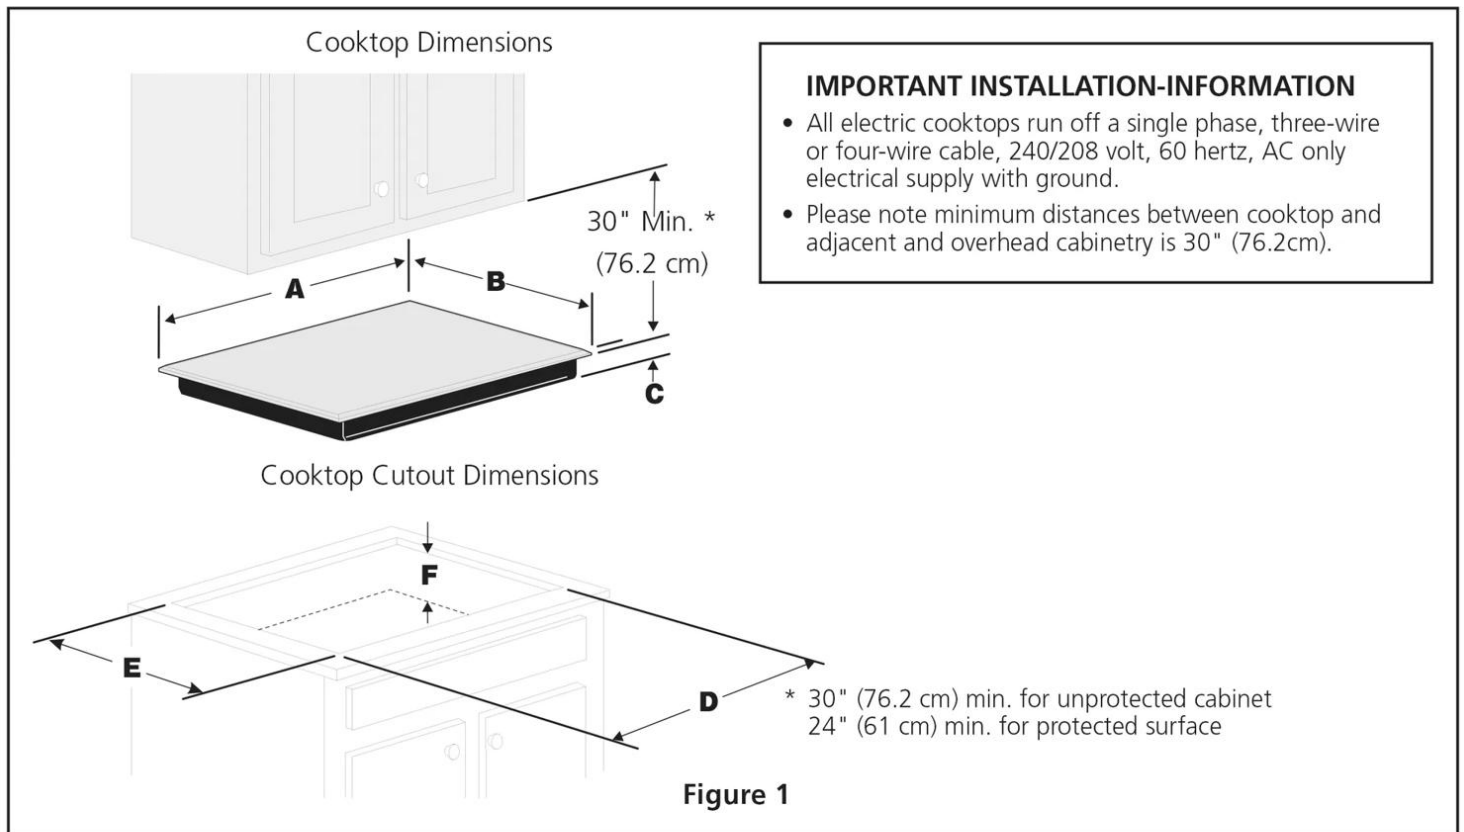

### Dimensions and Volume

Height	2 5/8"
Width	36 3/4"
Depth	21 3/8"
Cutout Height	5"
Minimum Cutout Width	33 7/8"
Minimum Cutout Depth	19 1/8"
Maximum Cutout Width	36 1/8"
Maximum Cutout Depth	20 1/2"

### Installation

Installed Over a Wall Oven	Yes
Power Supply Connection Location	Right Center

## Installation Diagram

MODEL	A. LENGTH	B. WIDTH	C. DEPTH	CUTOUT DIMENSIONS				F. DEPTH BELOW COOKTOP*
				D. LENGTH		E. WIDTH		
				MIN.	MAX.	MIN.	MAX.	
30"	30 <sup>5</sup> / <sub>8</sub> " (77.8 cm)	21 <sup>3</sup> / <sub>8</sub> " (54.4 cm)	2 <sup>5</sup> / <sub>8</sub> " (6.7 cm)	28 <sup>1</sup> / <sub>2</sub> " (72.4 cm)	29 <sup>7</sup> / <sub>8</sub> " (75.9 cm)	19 <sup>5</sup> / <sub>8</sub> " (49.9 cm)	20 <sup>1</sup> / <sub>2</sub> " (52.1 cm)	5" (12.7 cm)
36"	36 <sup>3</sup> / <sub>4</sub> " (93.5 cm)	21 <sup>3</sup> / <sub>8</sub> " (54.4 cm)	2 <sup>5</sup> / <sub>8</sub> " (6.7 cm)	33 <sup>7</sup> / <sub>8</sub> " (86.0 cm)	36 <sup>1</sup> / <sub>8</sub> " (91.8 cm)	19 <sup>1</sup> / <sub>8</sub> " (48.6 cm)	20 <sup>1</sup> / <sub>2</sub> " (52.1 cm)	5" (12.7 cm)