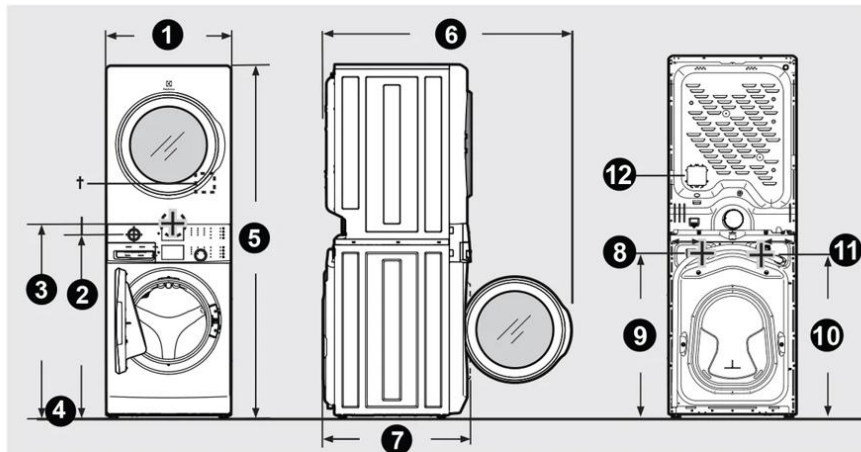

Installation

Dryer Power Cord Included	No
Washer Power Cord Included	Yes
Ventilation Type	Vented

Certifications and Approvals

ADA Compliant	No
---------------	----

Safety Certifications and Approvals

UL Listed	Yes
-----------	-----

Installation Diagram

Laundry Center Dimensions

¹ Dryer electrical supply on rear of unit.

NOTE

- Allow minimum 36" of depth space for proper installation with 90° quick turn elbow for venting.
- Connection of water inlet hose on steam laundry center adds 3/4 in. (2 cm) to installation depth.
- Power supply cord length on washer approximately 60 inches (152.5 cm).
- Drain hose length on washer approximately 59 inches (150 cm).
- Power supply cord length on gas laundry center or electric Canadian laundry center approximately 60 inches (152.5 cm).

Laundry Center Dimensions	
1. Unit width	27" (69 cm)
2. Height to gas supply pipe on rear of gas unit	39.7" (101 cm)
3. Centerline height for rear vent	41.8" (106 cm)
4. Floor line	--
5. Unit height	76.3" (194 cm)
6. Door clearance	53.9" (137 cm)
7. Unit depth	31.9" (81 cm)
8. Width distance to water connections	7.8" (20 cm)
9. Height to water connections	35.7" (91 cm)
10. Height to washer power connections	35.5" (91 cm)
11. Width distance to washer power connections	7.1" (18 cm)
12. Height to dryer electrical supply	48" (122 cm)