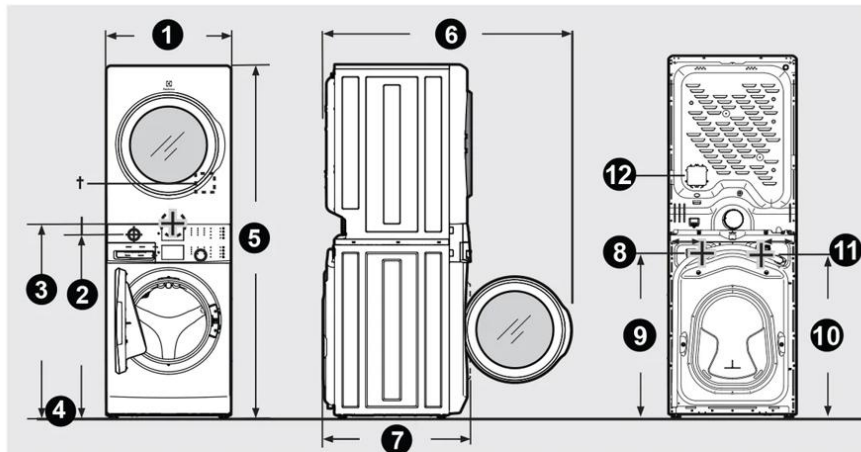

## Installation Diagram

### Laundry Center Dimensions

<sup>1</sup> Dryer electrical supply on rear of unit.

**NOTE**

- Allow minimum 36" of depth space for proper installation with 90° quick turn elbow for venting.
- Connection of water inlet hose on steam laundry center adds 3/4 in. (2 cm) to installation depth.
- Power supply cord length on washer approximately 60 inches (152.5 cm).
- Drain hose length on washer approximately 59 inches (150 cm).
- Power supply cord length on gas laundry center or electric Canadian laundry center approximately 60 inches (152.5 cm).

Laundry Center Dimensions	
1. Unit width	27" (69 cm)
2. Height to gas supply pipe on rear of gas unit	39.7" (101 cm)
3. Centerline height for rear vent	41.8" (106 cm)
4. Floor line	--
5. Unit height	76.3" (194 cm)
6. Door clearance	53.9" (137 cm)
7. Unit depth	31.9" (81 cm)
8. Width distance to water connections	7.8" (20 cm)
9. Height to water connections	35.7" (91 cm)
10. Height to washer power connections	35.5" (91 cm)
11. Width distance to washer power connections	7.1" (18 cm)
12. Height to dryer electrical supply	48" (122 cm)