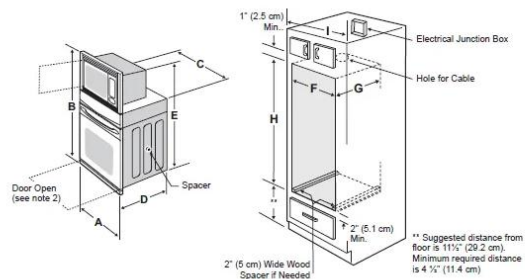

Installation Diagram

NOTES:

Figure 1: Product and Cutout Dimensions

PRODUCT DIMENSIONS				
A	B	C	D	E
27" (68.6 cm)	42¹/₂" (108.6 cm)	24¹/₂" (62.5 cm)	25" (63.5 cm)	41¹/₂" (104.6 cm)
CUTOUT DIMENSIONS AND CABINET WIDTH				
F		G Min.	H	
Min.	Max.		Min.	Max.
24¹/₂" (62.2 cm)	25¹/₂" (64.1 cm)	24" (61.0 cm)	41¹/₂" (104.6 cm)	41¹/₂" (106.5 cm)
				27¹/₂" (68.9 cm)