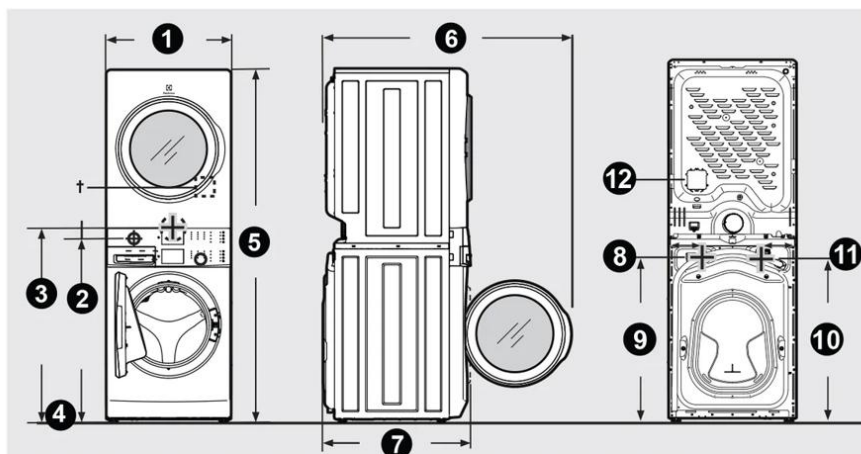

Electrolux Major Appliances, N.A

CANADA • 5855 Terry Fox Way • Mississauga, ON L5V 3E4 • 1-800-265-8352 • electrolux.ca

Schéma d'installation

Laundry Center Dimensions

¹ Dryer electrical supply on rear of unit.

NOTE

- Allow minimum 36" of depth space for proper installation with 90° quick turn elbow for venting.
- Connection of water inlet hose on steam laundry center adds 3/4 in. (2 cm) to installation depth.
- Power supply cord length on washer approximately 60 inches (152.5 cm).
- Drain hose length on washer approximately 59 inches (150 cm).
- Power supply cord length on gas laundry center or electric Canadian laundry center approximately 60 inches (152.5 cm).