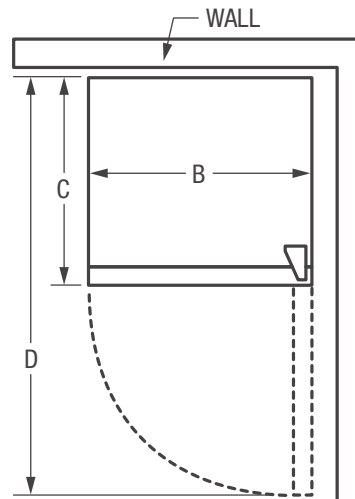

Independent Temperature Controls

Store-More™ Clear Crisper Drawers

Keep your fruits and vegetables fresh in our crisper drawers.

Product Dimensions

A - Height	59-7/8"
B - Width	24"
C - Depth (Including Door)	28-7/8"
D - Depth with Door Opened 90°	50-1/2"

NOTE: For planning purposes only. Always consult local and national electric codes. Refer to Product Installation Guide for detailed installation instructions on the web at frigidaire.com.

Product Dimensions	
A - Height	59-7/8"
B - Width	24"
C - Depth (Incl. Door)	28-7/8"
D - Depth with Door Open 90°	50-1/2"