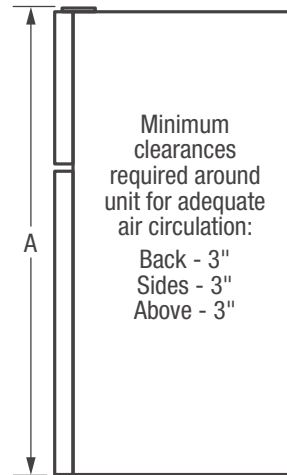

Independent Temperature Controls

Store-More™ Clear Crisper Drawers

Keep your fruits and vegetables fresh in our crisper drawers.

Product Dimensions

A - Height	59-7/8"
B - Width	24"
C - Depth (Including Door)	28-7/8"
D - Depth with Door Opened 90°	50-1/2"

Features	
Cubic Feet (Cu.Ft.)	11.5
Defrost	Frost-Free
Exterior	
Door Color	Color-Coordinated
Cabinet Color	Color-Coordinated
Door Handle	Integrated
Door Stops	Yes
Reversible Door	Yes
Interior	
Controls	Ready-Select*
Lighting	Bright
Refrigerator Shelves	2 SpaceWise® Adjustable Glass/1 Fixed Glass
Store-More™ Crisper Drawers	2 Clear
Door Bins	2 Full-Width White
Door Racks	1 Full-Width White
Gallon Door Storage	1
Tall Bottle Storage	Yes
Freezer Racks	2 Full-Width White
Freezer Shelves	1 SpaceWise® Adjustable Wire
Cabinet Liner	Color-Coordinated
Certifications	
A.D.A. - Compliant ¹	Yes
Specifications	
Total Capacity (Cu.Ft.)	11.5
Refrigerator Capacity (Cu.Ft.)	8.4
Freezer Capacity (Cu.Ft.)	3.1
Power Supply Connection Location	Right Bottom Rear
Voltage Rating	115V/60Hz/15A
Minimum Circuit Required (Amps)	15
Shipping Weight (Approx.)	150 Lbs.
Installation Type	Freestanding

NOTE: For planning purposes only. Always consult local and national electric codes. Refer to Product Installation Guide for detailed installation instructions on the web at frigidaire.com.

Product Dimensions	
A - Height	59-7/8"
B - Width	24"
C - Depth (Incl. Door)	28-7/8"
D - Depth with Door Open 90°	50-1/2"