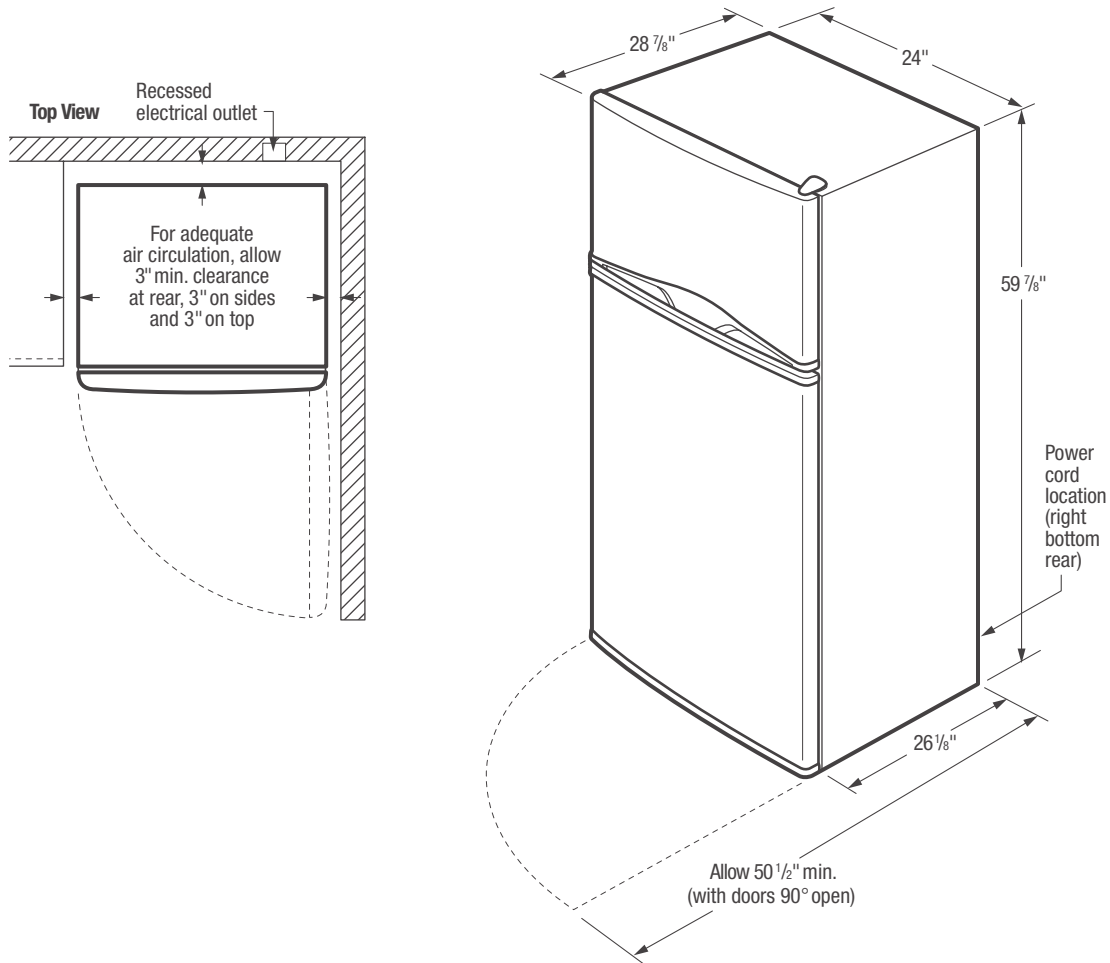

Apartment Refrigerator Specifications

- Product Shipping Weight (approx.) - 153 Lbs.
- Voltage Rating - 115V/60 Hz/15 or 20 Amps
- Always consult local and national electric codes.
- For adequate air circulation, allow 3" minimum clearance at rear, 3" on sides and 3" on top.
- Locate where surrounding air temperature will not exceed 110° F or drop below 10° F, to ensure optimum performance.

- All bottom corners of unit MUST rest firmly on solid level surface of hard material, same height as flooring. Surface must be strong and stable enough to support unit when fully loaded.
- Equipped with adjustable leveling legs to ensure unit is level, which is required in order to function properly.

Note: For planning purposes only. Refer to Product Installation Guide on the web at frigidaire.com for detailed instructions.