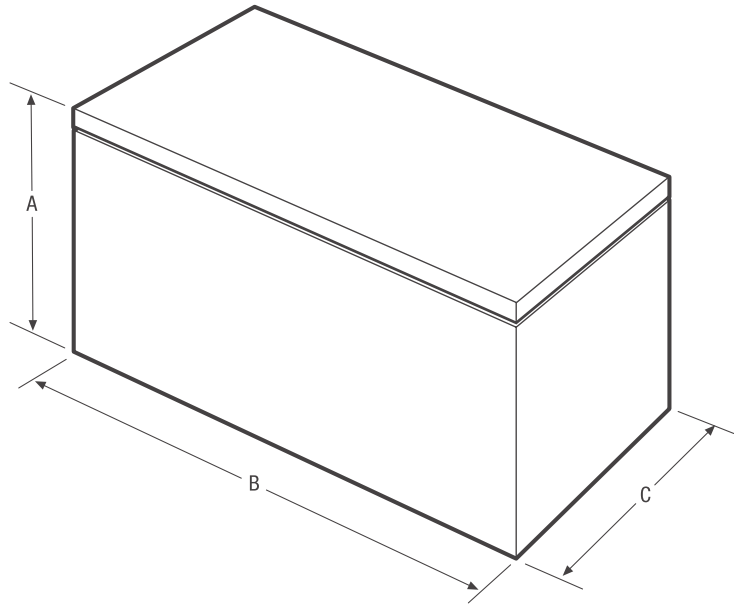

Features	
Defrost	Manual
Adjustable Temperature Control	Yes
Interior Lighting	Bright
Store-More™ Removable Baskets	3
Food Organization System	Yes
Defrost Water Drain	Yes
Lid Handle	Yes
Lock with Pop-Out Key	Yes
Power-On Light	Yes
Certifications	
ENERGY STAR®	Yes
CSA Rating	Household
Specifications	
Total Capacity (Cu. Ft.)	24.6
Annual Energy (kWH)	508
Annual Energy Cost (.1065/kWH)	$54
Power Supply Connection Location	Bottom Rear
Voltage Rating	115V / 60Hz / 5A
Connected Load (kW rating) @ 115 Volts¹	.6
Amps @ 115 Volts	5
Minimum Circuit Required (Amps)	15
Shipping Weight (Approx.)	224 Lbs.

¹An electrical supply with grounded three-prong receptacle is required. The power supply circuit must be installed in accordance with local codes & ordinances.

NOTE: For planning purposes only. Always consult local and national electric codes. Refer to Product Installation Guide for detailed installation instructions on the web at frigidaire.ca.

Product Dimensions	
A - Height (Including Lid)	35"
B - Width	73-1/4"
C - Depth	29-1/2"
Height with Lid Open 90°	60-13/16"

Accessories information available on the web at frigidaire.ca