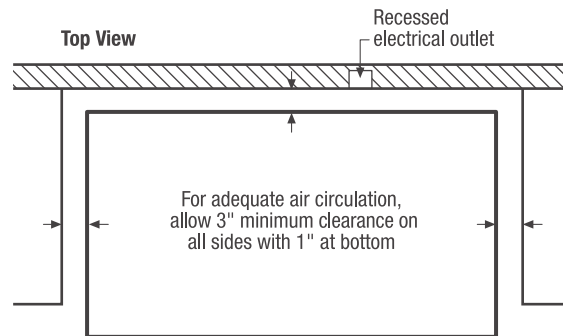

Features	
Defrost	Manual
Adjustable Temperature Control	Yes
Interior Lighting	Bright
Store-More™ Removable Baskets	3
Food Organization System	Yes
Defrost Water Drain	Yes
Lid Handle	Yes
Lock with Pop-Out Key	Yes
Power-On Light	Yes
Certifications	
ENERGY STAR®	Yes
CSA Rating	Household
Specifications	
Total Capacity (Cu. Ft.)	24.6
Annual Energy (kWH)	508
Annual Energy Cost (.1065/kWH)	$54
Power Supply Connection Location	Bottom Rear
Voltage Rating	115V / 60Hz / 5A
Connected Load (kW rating) @ 115 Volts¹	.6
Amps @ 115 Volts	5
Minimum Circuit Required (Amps)	15
Shipping Weight (Approx.)	224 Lbs.

¹An electrical supply with grounded three-prong receptacle is required. The power supply circuit must be installed in accordance with local codes & ordinances.

NOTE: For planning purposes only. Always consult local and national electric codes. Refer to Product Installation Guide for detailed installation instructions on the web at frigidaire.ca.

Product Dimensions	
A - Height (Including Lid)	35"
B - Width	73-1/4"
C - Depth	29-1/2"
Height with Lid Open 90°	60-13/16"

Accessories information available on the web at frigidaire.ca