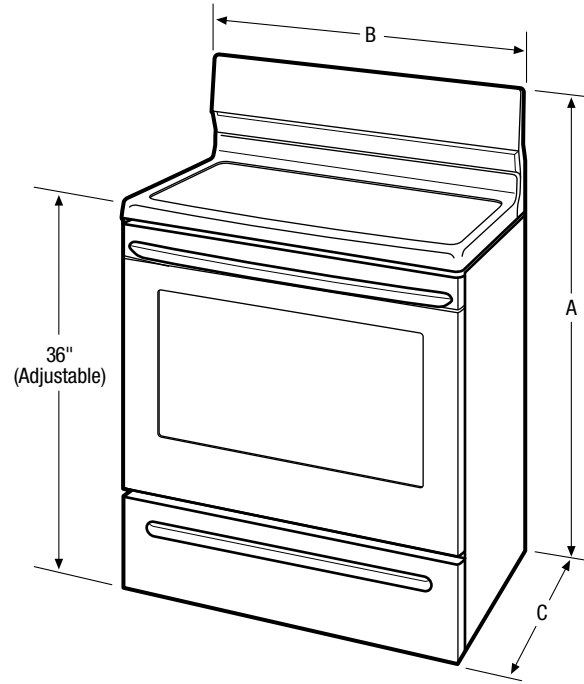

Bright Lighting

Our bright lighting makes it easy to see what's inside.

Black Porcelain Drip Bowls

Available in:

White
(W)

Elements	Size	Watts
Right Front	8"	2,400
Right Rear	6"	1,250
Left Front	6"	1,500
Left Rear	6"	1,500

One-Touch Self Clean

Start the self-cleaning cycle with just the touch of a button.

Hi/Lo Broil Option

Offers two-position broiling and variable temperature control for more control.

Features	
Oven Control/Timing System	Ready-Select™ Controls
Surface Type	Colour-Coordinated Porcelain
Window	Regular
Exterior Door Finish	Colour-Coordinated
Handle Design	Colour-Coordinated
Exterior Finish	Colour-Coordinated
Convection System	
Cleaning System	Self Clean
Drawer Functionality	Storage
Oven Controls	
Bake	Yes
Broil	Low and High
Add-a-Minute	
Delay Bake	
Self-Clean	Yes
Quick Clean Option	
Delay Clean	
Kitchen Timer	Yes
Timed Cook Option	Yes
Auto Oven Shutoff	
Cooktop Features	
Right Front Coil Element (Watts)	8" - 2,400
Right Rear Coil Element (Watts)	6" - 1,250
Left Front Coil Element (Watts)	6" - 1,500
Left Rear Coil Element (Watts)	6" - 1,500
Center Element (Watts)	
Drip Bowls	Black Porcelain
Hot Surface Indicator Light	
Oven Features	
Capacity (Cu. Ft.)	2.9
Oven Light	Yes
Hidden Bake Element	
Rack Configuration	2 Standard
Even Baking System	
Broiling System	
Bake Element/Broil Element (Watts)	2,400/2,750
Specifications	
Oven Interior (H x W x D)	17-7/8" x 17-7/8" x 15-7/8"
Power Supply Connection Location	Centerline Lower Rear
Voltage Rating	240V / 208V
Connected Load (kW Rating) @ 240/208 Volts	9.4/7.1
Minimum Circuit Required (Amps)	40
Shipping Weight (Approx.)	130 Lbs.

NOTE: Always consult local and national electric codes. Refer to Product Installation Guide for detailed installation instructions on the web at frigidaire.ca.

Product Dimensions		Cutout Dimensions	
A - Height	48"	Height	36"
B - Width	24"	Width	25"
C - Depth	26"	Depth	24"
Depth with Door Open 90°	45"		