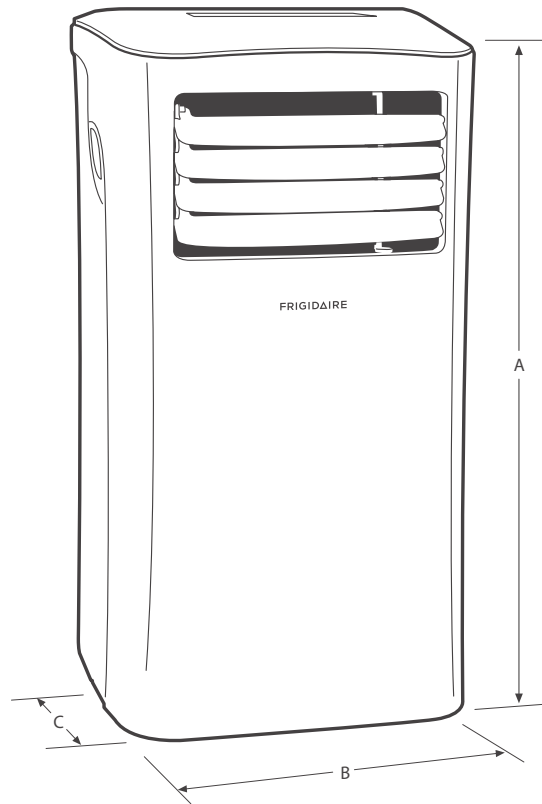

Performance	
BTU (Cool)	10,000
Dehumidification (Pints/Hour)	2.8
Cool Area (Up To Sq. Ft.)	450
Energy Efficiency Ratio	8.9
Electrical	
Volts	115
Amps (Cool)	10.0
Watts (Cool)	1,125
Length of Power Cord (Min./Max.)	6'/6.5'
Plug Type (NEMA)	LCDI (5-15P)
Features	
Electronic Controls	Ready-Select® Controls
Fan Speeds (Cool/Fan)	3/3
Low Voltage Start-Up	Yes
Auto Cool Function	Yes
Energy Save	
Sleep Mode	Yes
Filter Check	Yes
24-Hour On/Off Timer	Yes
Clean Air Ionizer	
Remote Control	Full-Function
Air CFM (High/Med/Low)	369/346/314
Air Direction Control	Manual
Fresh Air/Exhaust Vent/Closed	No/Yes/No
Filter Type	Easy-to-Clean Washable Filter
Filter Access	Rear
Warranty¹	Yes
Certifications	
Performance	ASHRAE
Specifications	
Refrigerant	R410a
Shipping Weight (Approx.)	62 Lbs.

¹Warranty 5 year sealed system/1 year full parts and labor.

NOTE: For planning purposes only. Always consult local and national electric and plumbing codes. Refer to Product Installation Guide for detailed installation instructions on the web at frigidaire.com.

Product Dimensions	
A - Height	27-11/16"
B - Width	13-9/16"
C - Depth	14"

Accessories information available on the web at frigidaire.com