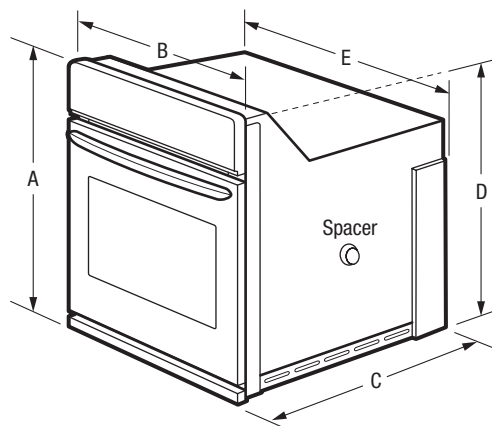

OVEN FEATURES

Capacity (Cu.Ft.)	4.6
Convection System	
Oven Light	1 Halogen
Hidden Bake Element	Yes
Rack Configuration	2 Handle Racks
Baking System	Even Baking Technology
Broiling System	Vari-Broil™
Bake/Broil Element (Watts)	2,000/3,400

OPTIONAL ACCESSORIES

3"-High Bottom Trim - Stainless Steel	PN# 318903519
10'-Long Armored Power Cable	PN# 903056-9010

CERTIFICATIONS

A.D.A. Compliant¹	Yes
Sabbath Mode (Star-K® Certified)	Yes

SPECIFICATIONS

Oven Interior (H x W x D)	17-1/2" x 24-1/8" x 18-3/4"
Power Supply Connection Location	Left Bottom Rear
Voltage Rating	240V/208V/60Hz
Connected Load (kW Rating) @ 240/208 Volts²	3.7/2.8
Amps @ 240/208 Volts	15.4/13.5
Minimum Circuit Required (Amps)	20
Approved for Under-Counter Installation	Yes
Shipping Weight (Approx.)	140 Lbs.

¹When properly installed, this model is A.D.A.-qualified based on the United States Access Board's A.D.A./A.B.A. Accessibility Guidelines and the Department of Justice's 2010 A.D.A. Standards for Accessible Design.

PRODUCT DIMENSIONS

A - Height	29"
B - Width	30"
C - Depth	24-3/4"
D - Height (Wrapper)	27-1/4"
E - Width (Wrapper)	28-1/4"
Depth with Door Open 90°	44-3/4"

CUTOUT DIMENSIONS

Height (Min.)	27-1/4"
Height (Max.)	28-1/4"
Width (Min.)	28-1/2"
Width (Max.)	29"
Depth (Min.)	24"

Note: For planning purposes only. Always consult local and national electric, gas and plumbing codes. Refer to Product Installation Guide for detailed installation instructions on the web at lowes.com/frigidaire.

Specifications subject to change. Accessories information available on the web at lowes.com/frigidaire

FRIGIDAIRE

USA • 10200 David Taylor Drive • Charlotte, NC 28262 • 1-800-FRIGIDAIRE • frigidaire.com
CANADA • 5855 Terry Fox Way • Mississauga, ON L5V 3E4 • 1-800-265-8352 • frigidaire.ca

LFEW3026T 08/17
© 2017 Electrolux Home Products, Inc.