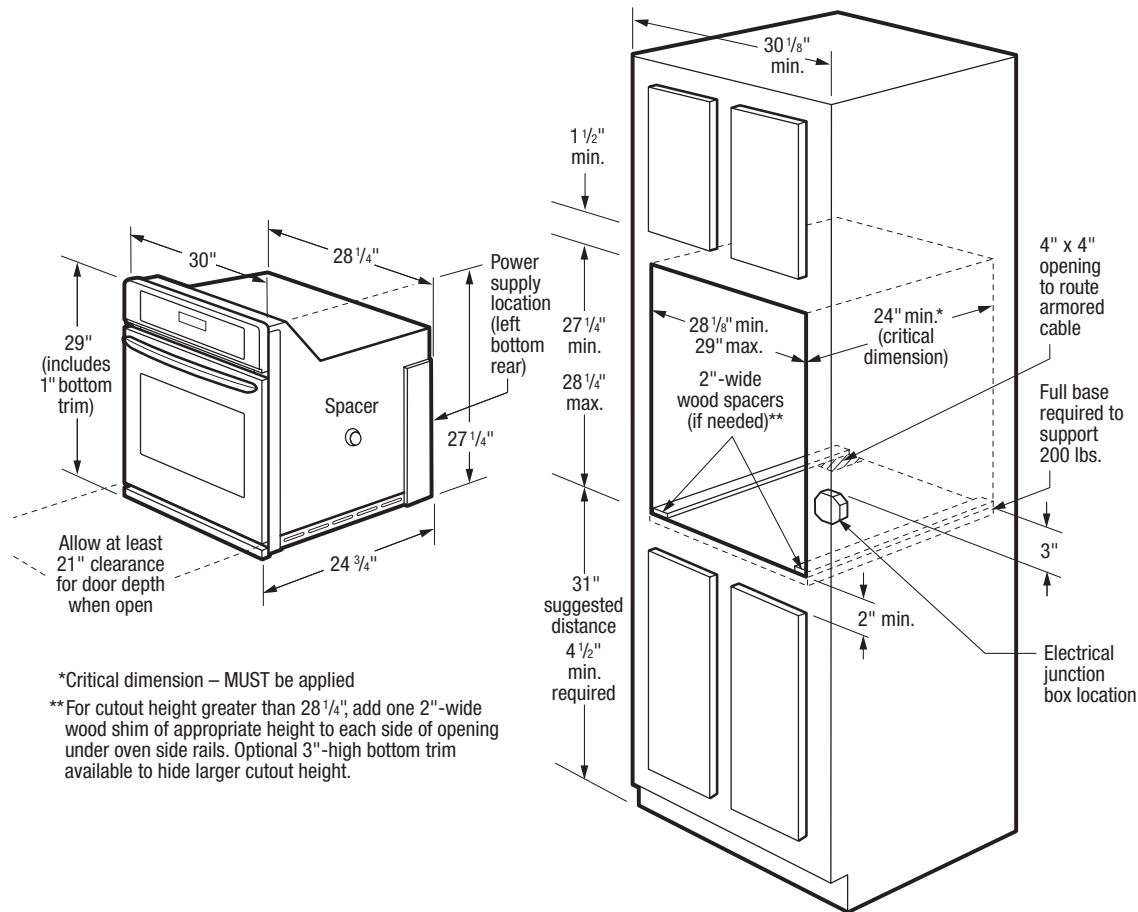

INSTALLATION SPECIFICATIONS

- Product Shipping Weight (approx.) - 140 Lbs.
- Single phase 3- or 4-wire cable, 120/240 or 120/208 Volt, 60 Hertz AC only electrical supply with ground required on separate circuit fused on both sides of line.
- Connected Load (kW Rating) @ 240/208 Volts = 3.7/2.8kW
- Amps @ 240/208 Volts = 15.4/13.5 Amps
- Recommended Circuit Breaker - 20 Amps
- Always consult local and national electric codes.
- Minimum 21" clearance for oven door depth when open.
- Suggested distance from floor is 31". Minimum required distance is 4-1/2".
- Minimum 24" deep cutout dimension is critical for proper installation, to ensure that oven's faceplate will fit flush against cabinet front.
- For cutout height greater than 28-1/4", add one 2"-wide wood shim of appropriate height to each side of opening under oven side rails. Optional 3"-high bottom trim available to hide larger cutout height.
- Full oven base of solid plywood or similar material required, capable of supporting 200 Lbs.
- Base must be level and cabinet front must be square.
- Single Wall Oven is NOT approved to be used in stackable or side-by-side installation.
- Single Wall Oven is approved to be used alone in under-counter installation or beneath any approved Frigidaire® gas or electric cooktop. (Refer to Gas or Electric Cooktop Installation Over 30"/27" Electric Single Wall Oven Specifications pages on web.)
- Single Wall Oven is approved to be used in combination with any Frigidaire® Warmer Drawer. (Refer to model-specific Warmer Drawer product page for Combination Installation Specifications.)
- Single Wall Oven is approved to be used in combination with any Frigidaire® Built-In Microwave Oven.

OPTIONAL ACCESSORIES

- 3"-High Stainless Steel Bottom Trim - (PN # 318903519).
- 10'-Long Armored Power Cable - (PN # 903056-9010).

FRIGIDAIRE

USA • 10200 David Taylor Drive • Charlotte, NC 28262 • 1-800-FRIGIDAIRE • frigidaire.com
CANADA • 5855 Terry Fox Way • Mississauga, ON L5V 3E4 • 1-800-265-8352 • frigidaire.ca

Note: For planning purposes only. Always consult local and national electric, gas and plumbing codes. Refer to Product Installation Guide for detailed installation instructions on the web at lowes.com/frigidaire. Specifications subject to change. Accessories information available on the web at lowes.com/frigidaire

LFEW3026T 08/17
© 2017 Electrolux Home Products, Inc.