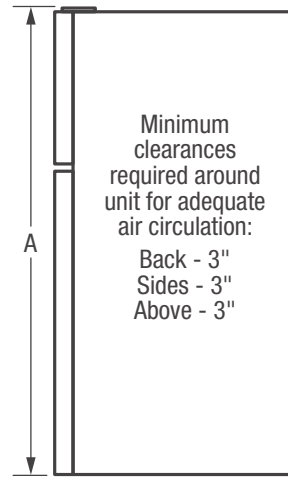

Features	
Cubic Feet (Cu.Ft.)	10.0
Defrost	Frost-Free
Exterior	
Door Color	Color-Coordinated
Cabinet Color	Color-Coordinated
Door Handle	Integrated
Door Stops	Yes
Reversible Door	Yes
Interior	
Controls	Ready-Select*
Lighting	Bright
Refrigerator Shelves	2 SpaceWise® Adjustable Glass
Store-More™ Crisper Drawers	2 Clear
Door Bins	2 Full-Width White
Door Racks	
Gallon Door Storage	1
Tall Bottle Storage	Yes
Freezer Racks	2 Full-Width White
Freezer Shelves	1 SpaceWise® Adjustable Wire
Cabinet Liner	White
Certifications	
CSA	Yes
Specifications	
Total Capacity (Cu.Ft.)	9.9
Refrigerator Capacity (Cu.Ft.)	7.3
Freezer Capacity (Cu.Ft.)	2.6
Power Supply Connection Location	Right Bottom Rear
Voltage Rating	115V/60Hz/15A
Minimum Circuit Required (Amps)	15
Shipping Weight (Approx.)	148 Lbs.
Installation Type	Freestanding

NOTE: For planning purposes only. Always consult local and national electric codes. Refer to Product Installation Guide for detailed installation instructions on the web at frigidaire.com.

Product Dimensions	
A - Height	59-7/8"
B - Width	24"
C - Depth (Incl. Door)	26"
D - Depth with Door Open 90°	47-5/8"

Accessories information available on the web at frigidaire.com