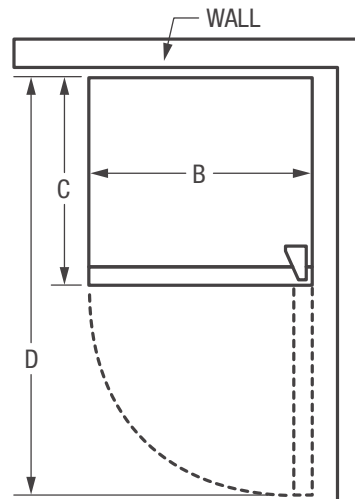

Features	
Cubic Feet (Cu.Ft.)	10.0
Defrost	Frost-Free
Exterior	
Door Color	Color-Coordinated
Cabinet Color	Color-Coordinated
Door Handle	Integrated
Door Stops	Yes
Reversible Door	Yes
Interior	
Controls	Ready-Select*
Lighting	Bright
Refrigerator Shelves	2 SpaceWise® Adjustable Glass
Store-More™ Crisper Drawers	2 Clear
Door Bins	2 Full-Width White
Door Racks	
Gallon Door Storage	1
Tall Bottle Storage	Yes
Freezer Racks	2 Full-Width White
Freezer Shelves	1 SpaceWise® Adjustable Wire
Cabinet Liner	White
Certifications	
CSA	Yes
Specifications	
Total Capacity (Cu.Ft.)	9.9
Refrigerator Capacity (Cu.Ft.)	7.3
Freezer Capacity (Cu.Ft.)	2.6
Power Supply Connection Location	Right Bottom Rear
Voltage Rating	115V/60Hz/15A
Minimum Circuit Required (Amps)	15
Shipping Weight (Approx.)	148 Lbs.
Installation Type	Freestanding

NOTE: For planning purposes only. Always consult local and national electric codes. Refer to Product Installation Guide for detailed installation instructions on the web at frigidaire.com.

Product Dimensions	
A - Height	59-7/8"
B - Width	24"
C - Depth (Incl. Door)	26"
D - Depth with Door Open 90°	47-5/8"

Accessories information available on the web at frigidaire.com