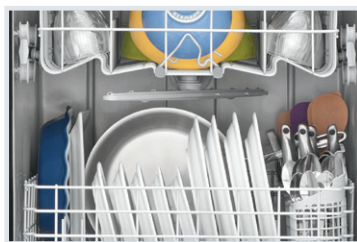

Fits-More™ Capacity

Our large capacity, tall-tub dishwasher fits up to 14 place settings so you can wash even more at once.

ENERGY STAR®
NSF® International
Certification

Available in:

Stainless
(F)

¹ Than a traditional lower spray arm.

² Based on industry drying tests using SaharaDry™ (March 2012).

³ In its class based on published manufacturer specifications for similar MSRP plastic interior dishwashers.

⁴ Among leading brands.