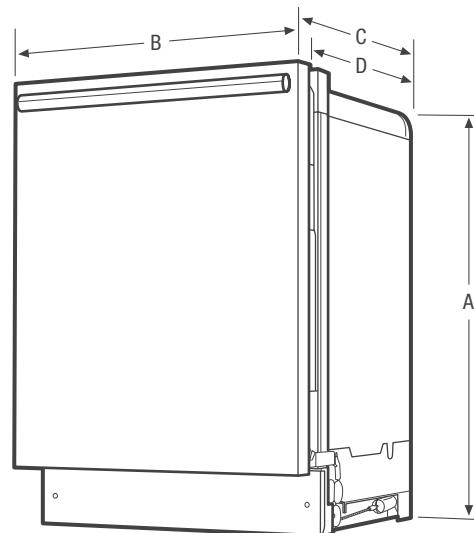

¹ For use on adequately wired 120V, dedicated circuit having 2-wire service with a separate ground wire. Appliance must be grounded for safe operation.

NOTE: For planning purposes only. Always consult local and national electric and plumbing codes. Refer to Product Installation Guide for detailed installation instructions on the web at frigidaire.ca.

Product Dimensions		Cutout Dimensions	
A - Height (Adjustable)	33-1/2" - 35"	Height (Min.)	34-1/4"
B - Width	24"	Height (Max.)	35-1/4"
C - Depth (Including Door)	25"	Width (Min.)	24"
D - Depth (To Tub Flange)	22-1/2"	Depth (Min.)	24"
Depth with Door Open 90°	49-1/4"		

Accessories information available on the web at frigidaire.ca