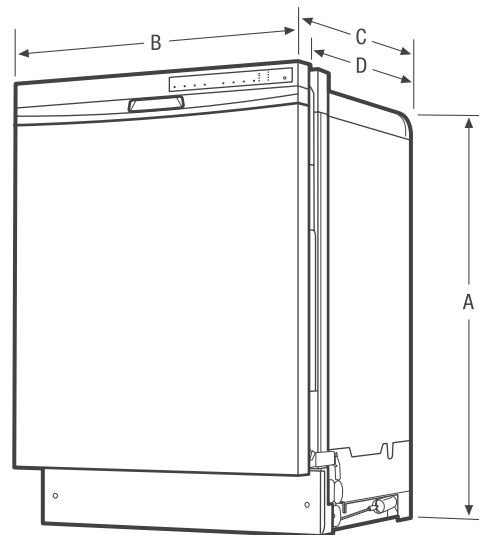

Features	
Control Design	Slimline Express-Select®
Digital Display	Yes
Door Latch/Stay-Put Door Hinge Design	Yes/Yes
Low Rinse-Aid Indicator Light	
Interior Design/Interior Colour	Tall Tub/Stainless Steel
Wash System	Direct Feed
Wash Arm	BladeSpray™
Wash Levels/Wash Speeds	5/5
DishSense™ Technology	Yes
AquaSurge™ Technology	Yes
Sound Package	SilentDesign™
Filter/Filter Trap	S. Steel/Removable
Soft Food Disposer	Yes
dB Level	51
Drying System	Effortless™ Dry
Cycles	
Number of Cycles	5
PowerPlus® (Heavy)	Yes
Normal	Yes
Light	
Quick Wash (30-Min.)	Yes
Favourite	
China Crystal	
Rinse Only	Yes
Energy Saver Plus	Yes
Upper Rack Wash Only	
Cycle Indicator Light/Control Lock	Yes/Yes
Cycle Complete Floor Beam Indicator	
Options	
Heat/No Heat Dry	Yes
Hi-Temp Wash	Yes
NSF® Certified Sanitize Rinse	
Delay Start	1-24 Hour
Rack System	
Rack Design	Premium
Rack Coating	Nylon TufRacks™
Upper Rack -	
Rack Handles	Yes
Delicate-Care™ Soft Grips	
Fold-Down Tines	Yes
Cup Shelves/Stemware Grips	2/6
Utensil Tray	
Adjustable Rack Height	Yes
Lower Rack -	
SpaceWise® Silverware Basket	3-Piece Split
Fold-Down Tines	2 Full Rows
Small Items Cover	2
Adjustable Rack Height	Yes
Certifications	
ENERGY STAR®	Yes
NSF® International Certification	Yes
Specifications	
Water Inlet Location	Left Bottom Front
Water Usage (Gallons)	4.0 - 8.0
Water Pressure (PSI)	15 - 120
Integral Air Gap on Supply	Yes
Leveling Legs	4
Power Supply Connection Location	Right Bottom Front
Voltage Rating	120V/60Hz/15A
Connected Load (kW Rating) @120 Volts¹	1.44
Amps @ 120 Volts	15
Shipping Weight (Approx.)	91 Lbs.

NOTE: For planning purposes only. Always consult local and national electric and plumbing codes. Refer to Product Installation Guide for detailed installation instructions on the web at frigidaire.ca.

Product Dimensions	
A - Height (Adjustable)	33-3/4" - 35-3/4"
B - Width	23-3/4"
C - Depth (Including Door)	24-1/4"
D - Depth (To Tub Flange)	22-1/2"
Depth with Door Open 90°	50-1/4"

Cutout Dimensions	
Height (Min.)	34"
Height (Max.)	35-3/4"
Width (Min.)	24"
Depth (Min.)	24"

¹For use on adequately wired 120V, dedicated circuit having 2-wire service with a separate ground wire. Appliance must be grounded for safe operation.

Accessories information available on the web at frigidaire.ca

FRIGIDAIRE