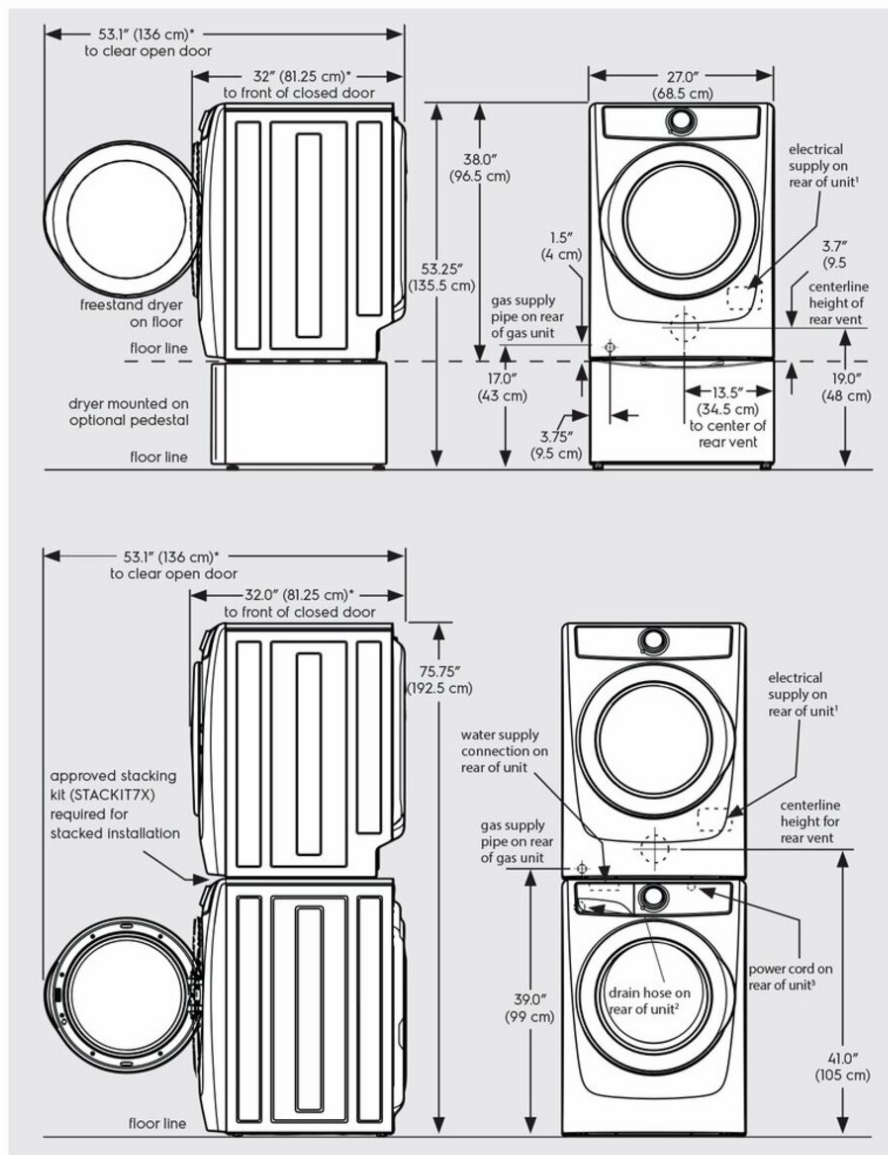

Certifications et approbations de sécurité

Classé UL

Oui

Schéma d'installation

Dryer dimensions

* Connection of water inlet hose on steam dryer adds 3/4 in. (2 cm) to installation depth.

¹ Power supply cord length on gas dryer or electric Canadian dryer approximately 60 inches (152.5 cm).