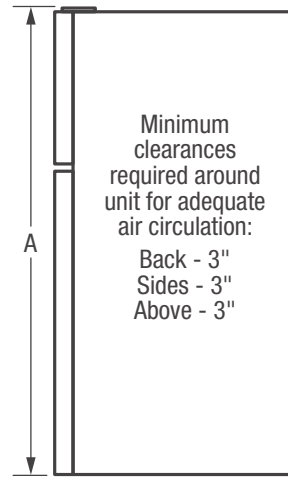

Apartment Refrigerators

FFPT12F3N W/B

Frost Free
12 Cu. Ft. Top Mount

Product Dimensions

Height	59-7/8"
Width	24"
Depth (Including Door)	28-3/4"
Depth with Door Opened 90°	50-3/8"

More Easy-To-Use Features

Easily adjust shelves up and down to create more space for taller items.

Store-More™ Door Bins

Door bins provide ample storage.

Features	
Cubic Feet (Cu.Ft.)	12.0
Defrost	Frost Free
Exterior	
Door Color	Color-Coordinated
Cabinet Color	Color-Coordinated
Door Handle	Integrated
Door Stops	Yes
Reversible Door	Yes
Interior	
Controls	Ready-Select*
Lighting	Bright
Refrigerator Shelves	2 SpaceWise® Adjustable Glass
Store-More™ Crisper Drawers	2 Clear
Door Bins	2 Full-Width White
Door Racks	1 Full-Width White
Gallon Door Storage	1
Tall Bottle Storage	Yes
Freezer Racks	2 Full-Width White
Freezer Shelves	1 SpaceWise® Adjustable Wire
Cabinet Liner	White
Specifications	
Total Capacity (Cu. Ft.)	11.5
Refrigerator Capacity (Cu. Ft.)	8.4
Freezer Capacity (Cu. Ft.)	3.1
Power Supply Connection Location	Right Bottom Rear
Voltage Rating	115V / 60Hz / 15A
Minimum Circuit Required (Amps)	15
Shipping Weight (Approx.)	153 Lbs.
Installation Type	Freestanding

NOTE: For planning purposes only. Always consult local and national electric codes. Refer to Product Installation Guide for detailed installation instructions on the web at frigidaire.com.

Product Dimensions	
A - Height	59-7/8"
B - Width	24"
C - Depth (Incl. Door)	28-3/4"
D - Depth with Door Open 90°	50-3/8"