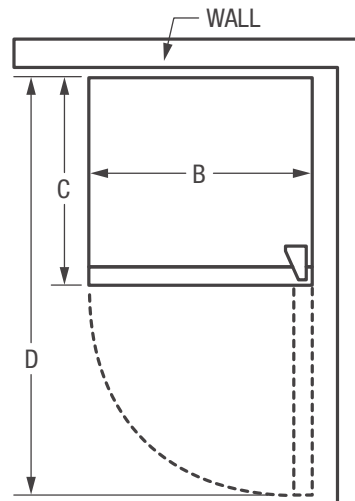

Easily adjust shelves up and down to create more space for taller items.

Store-More™ Door Bins

Door bins provide ample storage.

Features	
Cubic Feet (Cu.Ft.)	12.0
Defrost	Frost Free
Exterior	
Door Color	Color-Coordinated
Cabinet Color	Color-Coordinated
Door Handle	Integrated
Door Stops	Yes
Reversible Door	Yes
Interior	
Controls	Ready-Select*
Lighting	Bright
Refrigerator Shelves	2 SpaceWise® Adjustable Glass
Store-More™ Crisper Drawers	2 Clear
Door Bins	2 Full-Width White
Door Racks	1 Full-Width White
Gallon Door Storage	1
Tall Bottle Storage	Yes
Freezer Racks	2 Full-Width White
Freezer Shelves	1 SpaceWise® Adjustable Wire
Cabinet Liner	White
Specifications	
Total Capacity (Cu. Ft.)	11.5
Refrigerator Capacity (Cu. Ft.)	8.4
Freezer Capacity (Cu. Ft.)	3.1
Power Supply Connection Location	Right Bottom Rear
Voltage Rating	115V / 60Hz / 15A
Minimum Circuit Required (Amps)	15
Shipping Weight (Approx.)	153 Lbs.
Installation Type	Freestanding

NOTE: For planning purposes only. Always consult local and national electric codes. Refer to Product Installation Guide for detailed installation instructions on the web at frigidaire.com.

Product Dimensions	
A - Height	59-7/8"
B - Width	24"
C - Depth (Incl. Door)	28-3/4"
D - Depth with Door Open 90°	50-3/8"