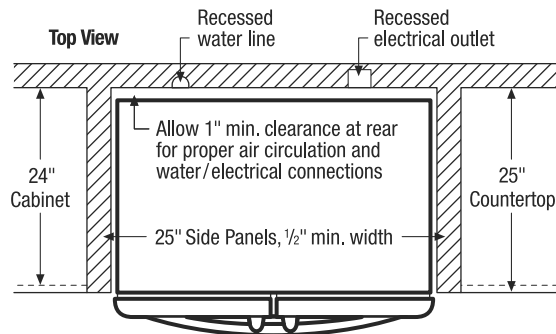

¹For use on adequately wired 120V, dedicated circuit having 2-wire service with a separate ground wire. Appliance must be grounded for safe operation.

Standard Refrigerator Depth vs. Counter Depth

NOTE: For planning purposes only. Always consult local and national electric and plumbing codes. Refer to Product Installation Guide for detailed installation instructions on the web at frigidaire.ca.

Product Dimensions	
A - Height (Incl. Hinges & Rollers)	69-7/8"
B - Cabinet Width / Door Width	35-7/8" / 36"
C - Depth (Incl. Door)	28-1/2"
Depth with Door Open 90°	42-1/2"
Depth with Drawer Fully Extended (Incl. Handle)	45-1/2"

"Built-In Look" Cutout Dimensions	
Height (Incl. Hinges and Rollers)	70-1/4"
Width	36"
Depth	25"

Accessories information available on the web at frigidaire.ca