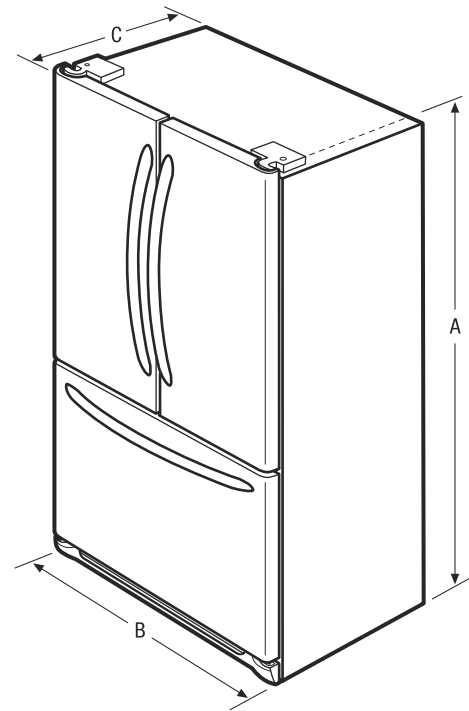

¹For use on adequately wired 120V, dedicated circuit having 2-wire service with a separate ground wire. Appliance must be grounded for safe operation.

Standard Refrigerator Depth vs. Counter Depth

NOTE: For planning purposes only. Always consult local and national electric and plumbing codes. Refer to Product Installation Guide for detailed installation instructions on the web at frigidaire.ca.

Product Dimensions	
A - Height (Incl. Hinges & Rollers)	69-7/8"
B - Cabinet Width / Door Width	35-7/8" / 36"
C - Depth (Incl. Door)	28-1/2"
Depth with Door Open 90°	42-1/2"
Depth with Drawer Fully Extended (Incl. Handle)	45-1/2"

"Built-In Look" Cutout Dimensions	
Height (Incl. Hinges and Rollers)	70-1/4"
Width	36"
Depth	25"

Accessories information available on the web at frigidaire.ca