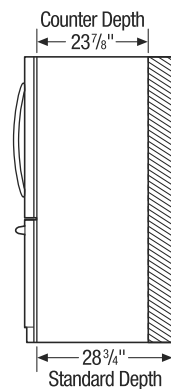

¹For use on adequately wired 120V, dedicated circuit having 2-wire service with a separate ground wire. Appliance must be grounded for safe operation.

Standard Refrigerator Depth vs. Counter Depth

NOTE: For planning purposes only. Always consult local and national electric and plumbing codes. Refer to Product Installation Guide for detailed installation instructions on the web at frigidaire.ca.

Product Dimensions	
A - Height (Incl. Hinges & Rollers)	69-7/8"
B - Cabinet Width / Door Width	35-7/8" / 36"
C - Depth (Incl. Door)	28-1/2"
Depth with Door Open 90°	42-1/2"
Depth with Drawer Fully Extended (Incl. Handle)	45-1/2"

"Built-In Look" Cutout Dimensions	
Height (Incl. Hinges and Rollers)	70-1/4"
Width	36"
Depth	25"

Accessories information available on the web at frigidaire.ca