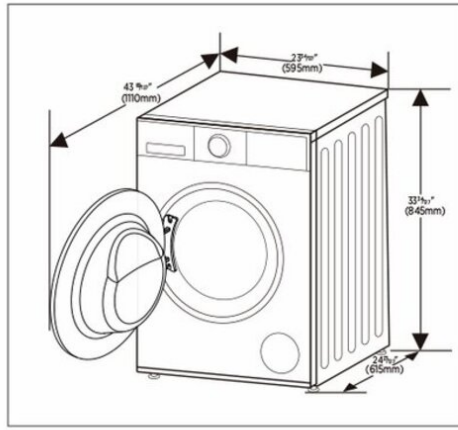

24" Compact Front Load Washer - 2.7 Cu. Ft.

Front Load Washer

Available Products: ELFW4333AW

Available Colors: White

Version: 10/25

Product Specifications

Washer		Washer Cycles	
Maximum Spin Speed	1320 RPM	Cycle Count	14
Washer Options		Activewear	Yes
Prewash	Yes	Allergen	Yes
Pure Rinse	Yes	Clean Washer	Yes
Steam	Yes	Colors	Yes
Washer Spin Speeds		Delicates	Yes
Spin Speed Selections	5	Fast Wash	Yes
Max	Yes	Hand Wash	Yes
High	Yes	Heavy Duty	Yes
Medium	Yes	Jeans	Yes
Low	Yes	My Favorite	Yes
No Spin	Yes	Normal	Yes
Temperature Settings		Rinse and Spin	Yes
Eco Cold	Yes	Towels	Yes
Cool	Yes	Whites	Yes
Warm	Yes	Soil Levels	
Hot	Yes	Soil Level Selections	Yes
Sanitize	Yes	Extra Light	Yes
Dimensions and Volume		Light	Yes
Height	33 23/50"	Normal	Yes
Width	23 21/50"	Heavy	Yes
Depth	25 19/100"	Max	Yes
Washer Drum Capacity I.E.C.	3.1 Cu. Ft.	Controls	
Installation		Child Lock	Yes
Stackable	Yes	Delay Start	Yes
Performance Certifications and Approvals		Pause Function	Yes
ENERGY STAR Certified	Yes	Power On/Off	Yes
Electrical Specifications		Start	Yes
		Minimum Circuit Required	11 Amps
		Voltage Rating	120 V
General Specifications		Safety Certifications and Approvals	
		Chime On / Chime Off	Yes
		Warranty - Labor	1 Year
		Warranty - Parts	1 Year
		UL Listed	Yes

Installation Diagram

Washer dimensions

The dimensions shown are for the recommended spacing. Custom dercounter installation