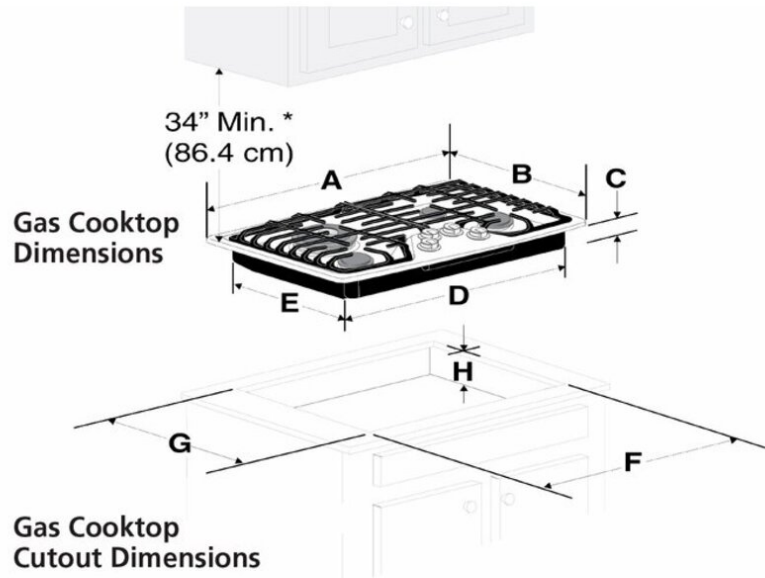

Dimensions and Volume

Height	2 219/500"
Width	36"
Depth	21"
Cutout Height	7 1/2"
Minimum Cutout Width	33 7/8"
Minimum Cutout Depth	19"
Maximum Cutout Width	35 5/8"
Maximum Cutout Depth	20"

Installation

Gas Supply Connection Location	Right Center
LP Conversion Kit Included	Yes

General Specifications

Prop 65 Label	Yes
Warranty - Labor	1 Year
Warranty - Parts	1 Year

Safety Certifications and Approvals

CSA Listed	Yes
RoHS	Yes

Installation Diagram

PRODUCT DIMENSIONS

MODEL	A. WIDTH	B. DEPTH	C. HEIGHT	D. BOX WIDTH	E. BOX DEPTH
30" Gas Cooktop	30" (76.2 cm)	21" (53.3 cm)	2 7/16" (6.2 cm)	27" (68.6 cm)	18 7/8" (47.9 cm)
36" Gas Cooktop	36" (91.4 cm)	21" (53.3 cm)	2 7/16" (6.2 cm)	33 5/8" (85.4 cm)	18 7/8" (47.9 cm)

CUTOUT DIMENSIONS

MODEL	F. WIDTH		G. DEPTH		H. HEIGHT BELOW COOKTOP
	MINIMUM	MAXIMUM	MINIMUM	MAXIMUM	
30" Gas Cooktop	27 1/4" (69.2 cm)	29 5/16" (74.3 cm)	19" (48.3 cm)	20" (50.8 cm)	7.5" (19.0 cm)
36" Gas Cooktop	33 7/8" (86.0 cm)	35 5/8" (90.3 cm)	19" (48.3 cm)	20" (50.8 cm)	7.5" (19.0 cm)