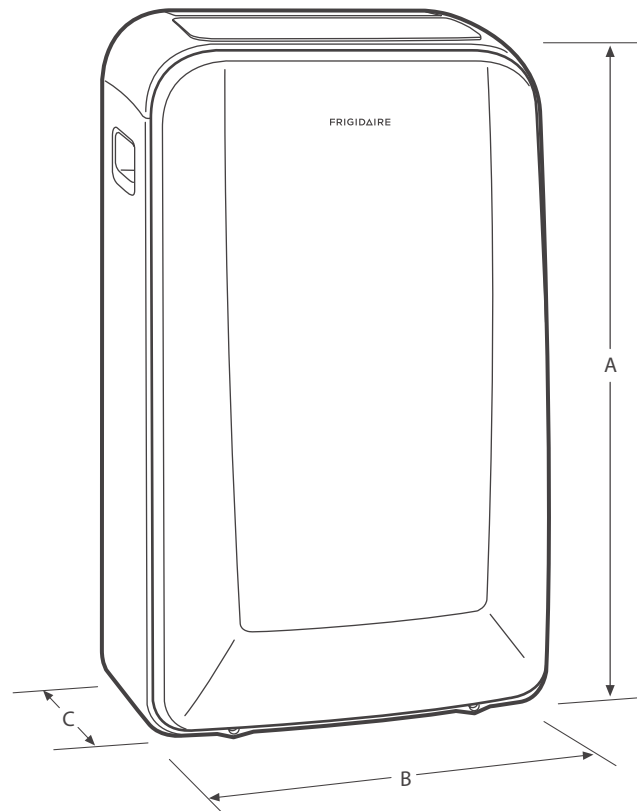

Performance	
BTU (Cool)	12,000
Dehumidification (Pints/Hour)	3.1
Cool Area (Up To Sq. Ft.)	550
Energy Efficiency Ratio	8.9
Electrical	
Volts	115
Amps (Cool)	11.8
Watts (Cool)	1,350
Length of Power Cord (Min./Max.)	6'/6.5'
Plug Type (NEMA)	LCDI (5-15P)
Features	
Electronic Controls	Ready-Select® Controls
Fan Speeds (Cool/Fan)	3/3
Low Voltage Start-Up	Yes
Auto Cool Function	Yes
Energy Save	
Sleep Mode	Yes
Filter Check	Yes
24-Hour On/Off Timer	Yes
Clean Air Ionizer	
Remote Control	Full-Function
Air CFM (High/Med/Low)	497/450/404
Air Direction Control	Swing
Fresh Air/Exhaust Vent/Closed	No/Yes/No
Filter Type	Easy-to-Clean Washable Filter
Filter Access	Rear
Warranty¹	Yes
Certifications	
Performance	ASHRAE
Specifications	
Refrigerant	R410a
Shipping Weight (Approx.)	85 Lbs.

¹Warranty 5 year sealed system/1 year full parts and labor.

NOTE: For planning purposes only. Always consult local and national electric and plumbing codes. Refer to Product Installation Guide for detailed installation instructions on the web at frigidaire.com.

Product Dimensions	
A - Height	30-1/8"
B - Width	18-5/16"
C - Depth	15-5/8"

Accessories information available on the web at frigidaire.com