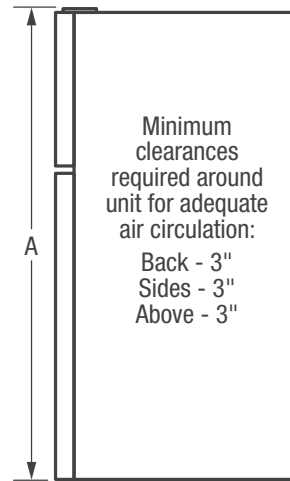

Features	
Cubic Feet (Cu.Ft.)	12.0
Defrost	Frost Free
Exterior	
Door Colour	Colour-Coordinated
Cabinet Colour	White
Door Handle	Integrated
Door Stops	Yes
Reversible Door	Yes
Interior	
Controls	Ready-Select*
Lighting	Bright
Refrigerator Shelves	2 SpaceWise® Adjustable Glass
Store-More™ Crisper Drawers	2 Clear
Door Bins	2 Full-Width White
Door Racks	1 Full-Width White
Gallon Door Storage	1
Tall Bottle Storage	Yes
Freezer Racks	2 Full-Width White
Freezer Shelves	1 SpaceWise® Adjustable Wire
Cabinet Liner	White
Specifications	
Total Capacity (Cu. Ft.)	11.5
Refrigerator Capacity (Cu. Ft.)	8.4
Freezer Capacity (Cu. Ft.)	3.1
Power Supply Connection Location	Right Bottom Rear
Voltage Rating	115V / 60Hz / 15A
Minimum Circuit Required (Amps)	15
Shipping Weight (Approx.)	153 Lbs.
Installation Type	Freestanding

NOTE: For planning purposes only. Always consult local and national electric codes. Refer to Product Installation Guide for detailed installation instructions on the web at frigidaire.ca.

Product Dimensions	
A - Height	59-7/8"
B - Width	24"
C - Depth (Incl. Door)	28-3/4"
D - Depth with Door Open 90°	50-3/8"

Accessories information available on the web at frigidaire.ca