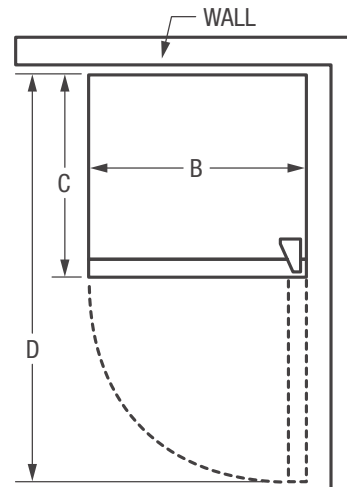

Features	
Cubic Feet (Cu.Ft.)	12.0
Defrost	Frost Free
Exterior	
Door Colour	Colour-Coordinated
Cabinet Colour	White
Door Handle	Integrated
Door Stops	Yes
Reversible Door	Yes
Interior	
Controls	Ready-Select*
Lighting	Bright
Refrigerator Shelves	2 SpaceWise® Adjustable Glass
Store-More™ Crisper Drawers	2 Clear
Door Bins	2 Full-Width White
Door Racks	1 Full-Width White
Gallon Door Storage	1
Tall Bottle Storage	Yes
Freezer Racks	2 Full-Width White
Freezer Shelves	1 SpaceWise® Adjustable Wire
Cabinet Liner	White
Specifications	
Total Capacity (Cu. Ft.)	11.5
Refrigerator Capacity (Cu. Ft.)	8.4
Freezer Capacity (Cu. Ft.)	3.1
Power Supply Connection Location	Right Bottom Rear
Voltage Rating	115V / 60Hz / 15A
Minimum Circuit Required (Amps)	15
Shipping Weight (Approx.)	153 Lbs.
Installation Type	Freestanding

NOTE: For planning purposes only. Always consult local and national electric codes. Refer to Product Installation Guide for detailed installation instructions on the web at frigidaire.ca.

Product Dimensions	
A - Height	59-7/8"
B - Width	24"
C - Depth (Incl. Door)	28-3/4"
D - Depth with Door Open 90°	50-3/8"

Accessories information available on the web at frigidaire.ca