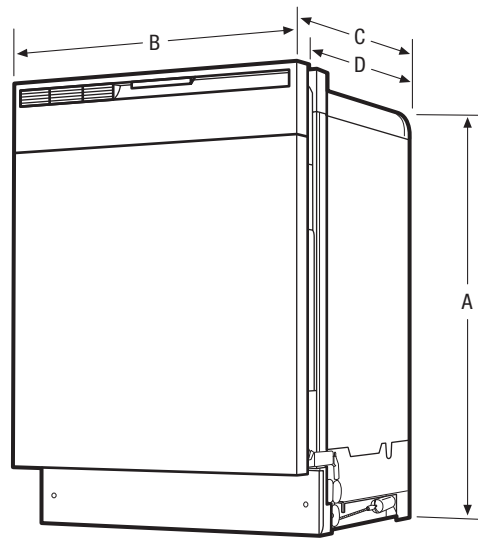

Features	
Control Design	Ready-Select™
Digital Display	
Door Latch	Yes
Stay-Put Door Hinge Design	
Low Rinse-Aid Indicator Light	Yes
Interior Design	Tall Tub
Interior Color	White
Wash System	Precision™ Wash
Wash Levels/Wash Speeds	5/1
Sound Package	UltraQuiet™ 1
Filter	Plastic
Filter Trap	Removable
Soft Food Disposer	Yes
dB Level	61
Drying System	Static
Cycles	
Number of Cycles	3
Heavy	Yes
Normal	Yes
Light	Yes
Delicate	
Favorite	
China Crystal	
Rinse Only	
Energy Saver	
Upper Rack Wash Only	
Cycle Indicator Light	Yes
Control Lock	Yes
Options	
Heat/No Heat Dry	Yes
Hi-Temp Wash	Yes
NSF® Certified Sanitize Rinse	
Delay Start	2-4-6 Hour
Rack System	
Rack Design/Rack Coating	Standard/PVC
Upper Rack -	
Stemware/Champagne Glass Holders	
Fold-Down Tines	
Cup Shelves	
Lower Rack -	
SpaceWise™ Silverware Basket	Standard
Fold-Down Tines	
Small Items Cover	
Specifications	
Water Inlet Location	Left Bottom Front
Water Usage (Gallons)	6.0
Water Pressure (PSI)	20 - 120
Integral Air Gap on Supply	Yes
Leveling Legs	4
Power Supply Connection Location	Right Bottom Front
Voltage Rating	120V / 60 Hz / 15A
Connected Load (kW Rating) @ 120 Volts¹	1.44
Amps @ 120 Volts	10
Shipping Weight (Approx.)	64 Lbs.

¹For use on adequately wired 120V, dedicated circuit having 2-wire service with a separate ground wire. Appliance must be grounded for safe operation.

NOTE: For planning purposes only. Always consult local and national electric and plumbing codes. Refer to Product Installation Guide for detailed installation instructions on the web at frigidaire.com.

Product Dimensions	
A - Height (Adjustable)	33-1/2" - 35"
B - Width	24"
C - Depth (Including Door)	25"
D - Depth (To Tub Flange)	22-1/2"
Depth with Door Open 90°	49-1/4"

Cutout Dimensions	
Height (Min.)	34-1/4"
Height (Max.)	35-1/4"
Width (Min.)	24"
Depth (Min.)	24"

Accessories information available on the web at frigidaire.com

FRIGIDAIRE

USA • 10200 David Taylor Drive • Charlotte, NC 28262 • 1-800-FRIGIDAIRE • frigidaire.com
CANADA • 5855 Terry Fox Way • Mississauga, ON L5V 3E4 • 1-800-265-8352 • frigidaire.ca

FFBD2403L 07/10

© 2010 Electrolux Home Products, Inc.

Specifications subject to change.
Printed in the U.S.A.