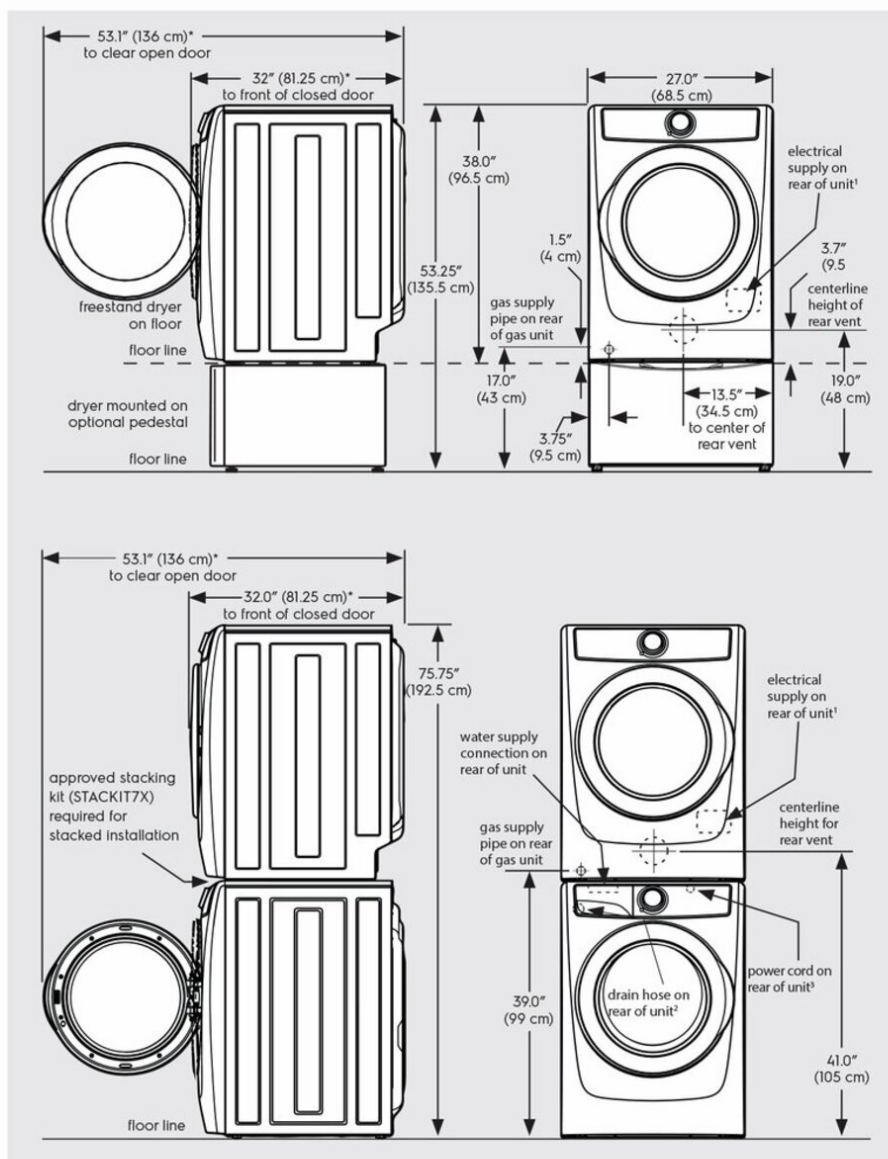

Dimensions and Volume

Height	38"
Width	27"
Depth	32"
Dryer Drum Capacity	8 Cu. Ft.
Dry Linen Capacity Tested Amount	11 kg

Energy Data

Combined Energy Factor (CEF)	3.93
kWh/cycle	2.19 kWh
kWh/year	620 kWh

* Connection of water inlet hose on steam dryer adds 3/4 in. (2 cm) to installation depth.

¹ Power supply cord length on gas dryer or electric Canadian dryer approximately 60 inches (152.5 cm).

² Drain hose length on washer approximately 59 inches (150 cm).

³ Power supply cord length on washer approximately 60 inches (152.5 cm).