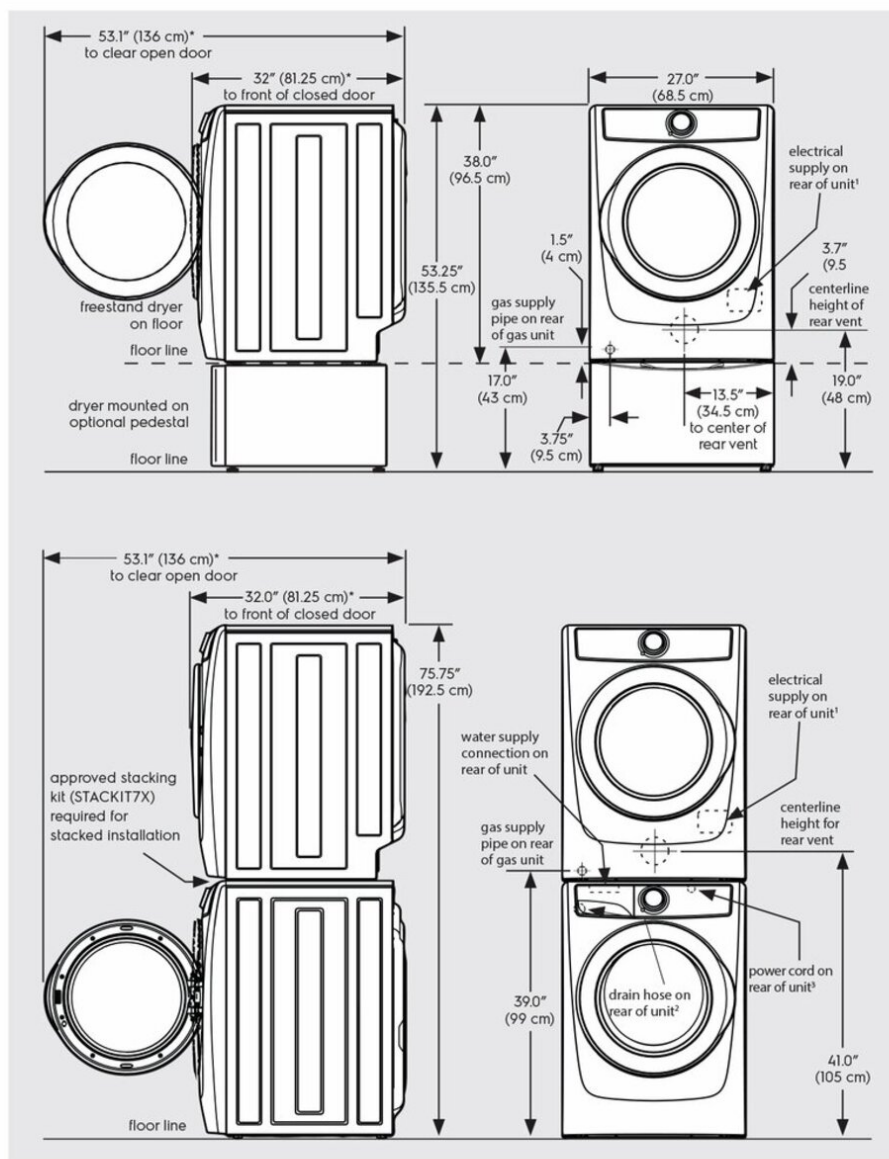

**Dryer dimensions**

- \* Connection of water inlet hose on steam dryer adds 3/4 in. (2 cm) to installation depth.
- <sup>1</sup> Power supply cord length on gas dryer or electric Canadian dryer approximately 60 inches (152.5 cm).
- <sup>2</sup> Drain hose length on washer approximately 59 inches (150 cm).
- <sup>3</sup> Power supply cord length on washer approximately 60 inches (152.5 cm).