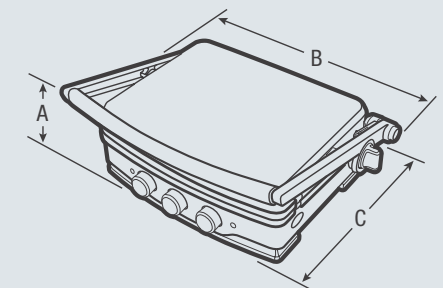

Exterior

Exterior Finish	Brushed Stainless Steel
Handle Design	Stainless Steel

Accessories

Drip Pan	Included
----------	----------

Specifications

Heating Element (#)	2
Heating Element Type	Coil
Power Cord Length	3 Feet
Watts @ 120 Volts	1,500

Product Dimensions

A - Height	9-1/2"
B - Width	12-1/4"
C - Depth	12"

Accessories information available on the web at frigidaire.com

Specifications subject to change.

FRIGIDAIRE

USA • 10200 David Taylor Drive • Charlotte, NC 28262 • 1-800-FRIGIDAIRE • frigidaire.com
CANADA • 5855 Terry Fox Way • Mississauga, ON L5V 3E4 • 1-800-265-8352 • frigidaire.ca
FPPG12K7M 07/13