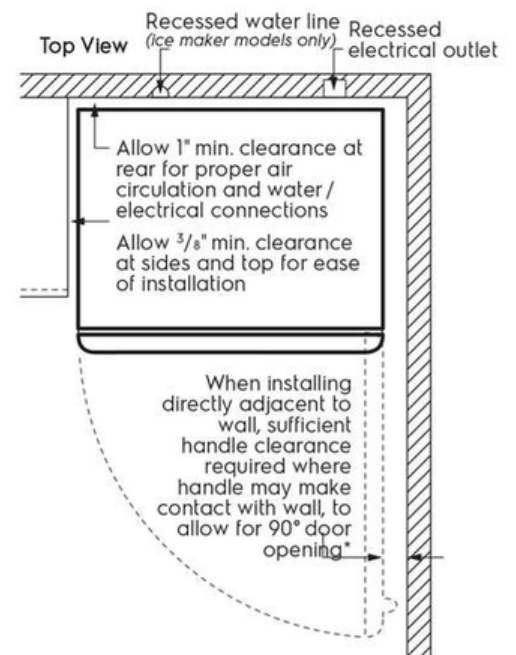

Frigidaire

Réfrigérateur avec congélateur supérieur de 18 pi
CU

FFTR1820VS, FFTR1820VW, FFTR1820VB

Version : 11/21

A	65 ⁷ / ₈ "
B	66 ³ / ₈ "
C	28"
D	28 ¹ / ₄ "
E	31 ⁷ / ₈ "
F	58 ⁵ / ₈ "

* When installing refrigerator adjacent to wall, cabinet or other appliance that extends beyond front edge of unit, 20" minimum clearance recommended to allow for optimum 140° door swing, providing complete crisper access and removal. (Absolute 3" minimum clearance will ONLY allow for 90° door swing which will provide limited crisper access with restricted removal.)