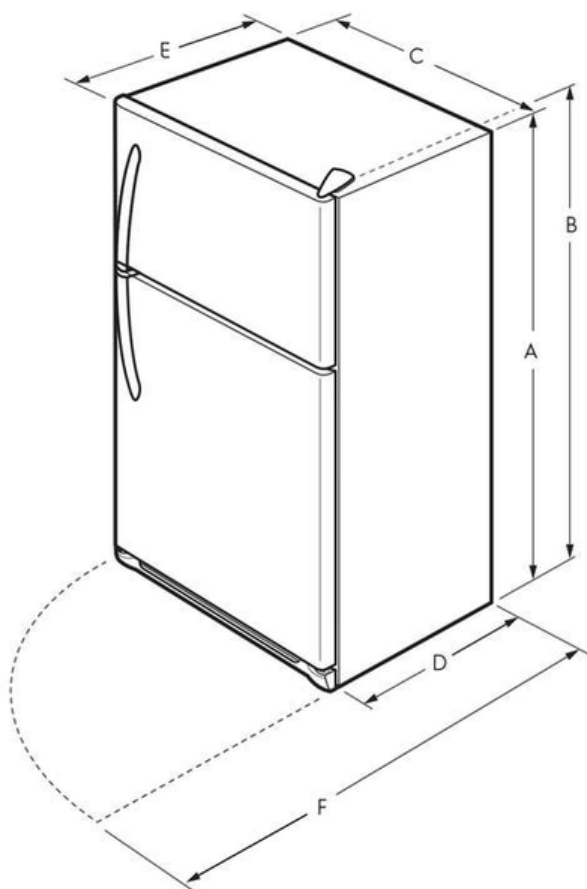

Frigidaire

Réfrigérateur avec congélateur supérieur de 18 pi
CU

FFTR1820VS, FFTR1820VW, FFTR1820VB

Version : 11/21

A	65 ⁷ / ₈ "
B	66 ³ / ₈ "
C	28"
D	28 ¹ / ₄ "
E	31 ⁷ / ₈ "
F	58 ⁵ / ₈ "

* When installing refrigerator adjacent to wall, cabinet or other appliance that extends beyond front edge of unit, 20" minimum clearance recommended to allow for optimum 140° door swing, providing complete crisper access and removal. (Absolute 3" minimum clearance will ONLY allow for 90° door swing which will provide limited crisper access with restricted removal.)