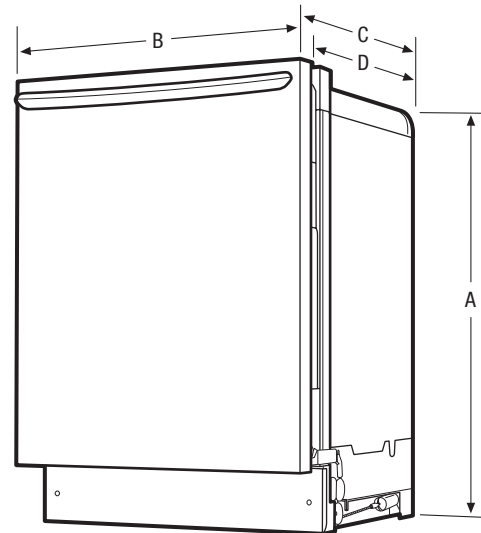

¹ For use on adequately wired 120V, dedicated circuit having 2-wire service with a separate ground wire. Appliance must be grounded for safe operation.

NOTE: For planning purposes only. Always consult local and national electric and plumbing codes. Refer to Product Installation Guide for detailed installation instructions on the web at frigidaire.ca.

Product Dimensions		Cutout Dimensions	
A - Height (Adjustable)	34" - 35"	Height (Min.)	34-1/4"
B - Width	23-3/4"	Height (Max.)	35-1/4"
C - Depth (Including Door)	25-3/8"	Width (Min.)	24"
D - Depth (To Tub Flange)	23"	Depth (Min.)	24"
Depth with Door Open 90°	50-3/8"		

Accessories information available on the web at frigidaire.ca