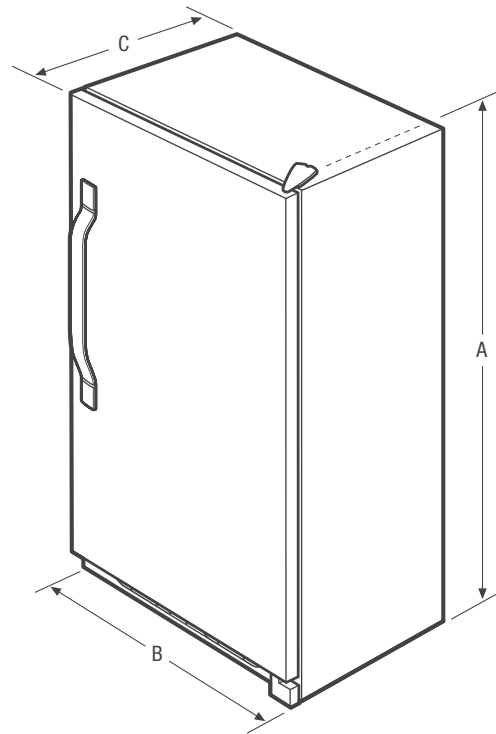

Features	
Door Handle Design	Straight
Reversible Door	
Automatic Door Closer	Yes
Leveling Legs	Yes
Adjustable Temperature Control	Yes
Airflow Ports	Yes
Full-Width Shelves	1 Adjustable Glass/ 1 Fixed Glass/ 1 Fixed Wire
Slide-Out Wire Baskets	2
Interior Lighting	Bright
Door Bins	4 Full-Width/ 1 Tall Tilt-Out
Door Racks	
Fixed Door Shelf Retainers	Yes
Certifications	
CSA Rating	Household
Specifications	
Total Capacity (Cu. Ft.)	16.7
Shelf Area (Sq. Ft.)	18.2
Annual Energy (kWH)	438
Annual Energy Cost (.1065/kWH)	$47
Power Supply Connection Location	Right Bottom Rear
Voltage Rating	115V
Connected Load (kW rating) @ 115 Volts¹	.55
Amps @ 115 Volts	5
Minimum Circuit Required (Amps)	15
Shipping Weight (Approx.)	214 Lbs.

¹An electrical supply with grounded three-prong receptacle is required. The power supply circuit must be installed in accordance with local codes & ordinances.

NOTE: For planning purposes only. Always consult local and national electric and plumbing codes. Refer to Product Installation Guide for detailed installation instructions on the web at frigidaire.ca.

Product Dimensions	
A - Height (Including Hinges)	65-7/8"
B - Width	32"
C - Depth (Including Door)	26-5/8"
D - Depth with Door Open 90°	57-1/2"

Accessories information available on the web at frigidaire.ca