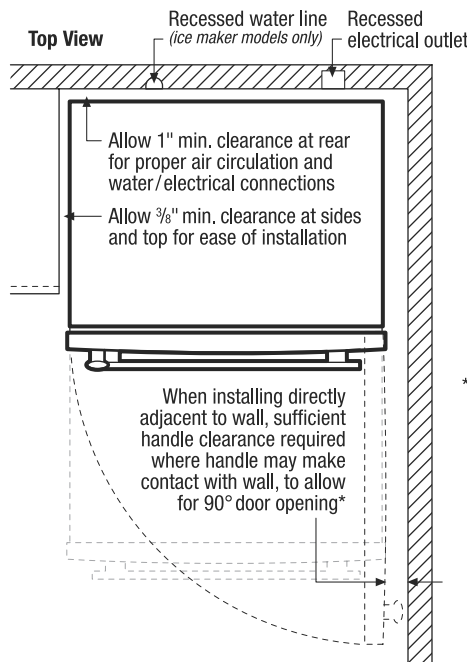

### Adjustable Door Bins

Adjustable door bins offer storage capacity and flexibility.

†For use on adequately wired 120V, dedicated circuit having 2-wire service with a separate ground wire. Appliance must be grounded for safe operation.

\*When installing refrigerator adjacent to wall, cabinet or other appliance that extends beyond front edge of unit, 20" minimum clearance recommended to allow for optimum 140° door swing, providing complete crisper access and removal. (Absolute 3" minimum clearance will ONLY allow for 90° door swing which will provide limited crisper access with restricted removal.)