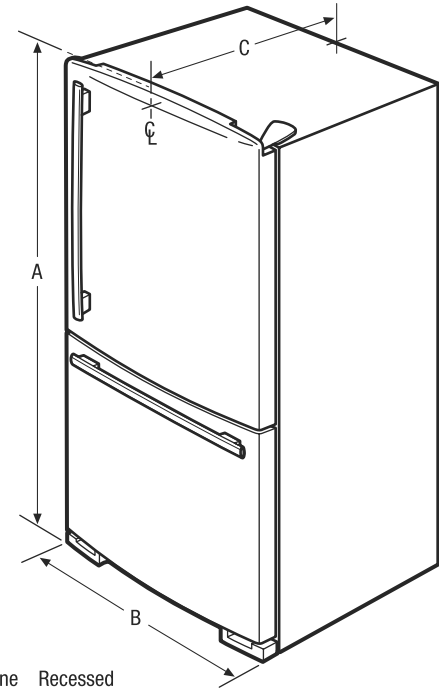

†For use on adequately wired 120V, dedicated circuit having 2-wire service with a separate ground wire. Appliance must be grounded for safe operation.

*When installing refrigerator adjacent to wall, cabinet or other appliance that extends beyond front edge of unit, 20" minimum clearance recommended to allow for optimum 140° door swing, providing complete crisper access and removal. (Absolute 3" minimum clearance will ONLY allow for 90° door swing which will provide limited crisper access with restricted removal.)

NOTE: For planning purposes only. Always consult local and national electric and plumbing codes. Refer to Product Installation Guide for detailed installation instructions on the web at frigidaire.ca.

Product Dimensions	
A - Height (To Top of Door Arc Incl. Hinge/Rollers)	69-3/4"
B - Cabinet Width/Door Width	32-3/4" / 33"
C - Depth (Incl. Door at Center of Arc)	33-7/8"
Depth with Door Open 90°	59-3/4"

Accessories information available on the web at frigidaire.ca