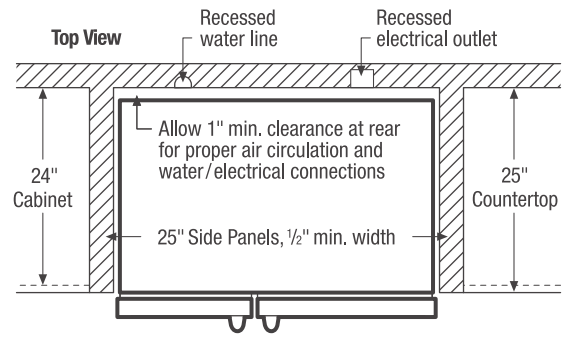

Features	
Door Design	UltraSoft™
Door Handle Design	Stainless Steel
Cabinet Finish	Black
Door Stops/Door Closers	Yes/Yes
Door Hinge Covers	Hidden
Rollers - Front/Rear	Adjustable/Yes
Energy Saver Plus Technology	Yes
Water Filter Location	Top Right Rear
Sound Package	Quiet Pack
Dispenser	
Controls	Ready-Select®
Dispenser Design	Tall, Single Paddle
Number of Dispenser Buttons	7
Crushed Ice/Cube Ice/Chilled Water	Yes/Yes/Yes
Ice Option/Freeze Option	
Display On/Off Option	Yes
Control Lock /Light	Yes/Yes
Temp / Door Ajar /Power Failure Alerts	
Water Filter Change Indicator Light	Yes
Air Filter Change Indicator Light	
Refrigerator Features	
Interior Lighting	Bright
Water Filter Type	PureSource 3®
Air Filter Type	
Fixed Shelves	
Sliding Shelves	3 SpillSafe®
Cool Zone™ Drawer	1 Stacked
Wine/Can Rack	No/1 White
Upper Crisper/Lower Crisper	1 Clear/1 Clear
Humidity Controls	1
Dairy Compartment	1 Clear
Fixed Door Bins	1 One-Gallon White
Adjustable Door Bins	2 Two-Litre White
Non-Slip Bin Liner / Bottle Retainers	
Condiment Bin	1 White
Freezer Features	
Door Bins /Tilt-Out Wire Door Bins	4 White/No
Fixed Shelves	3 Wire
Full Extension Baskets	
Full Freezer Baskets	1 Wire
Half Freezer Baskets	
Ice Cream Shelf / Pizza Shelf	Yes/No
SpaceSaver™ Shelf	Yes
Lighting	
Specifications	
Total Capacity (Cu. Ft.)	22.7
Refrigerator Capacity (Cu. Ft.)	14.08
Freezer Capacity (Cu. Ft.)	8.58
Power Supply Connection Location	Right Bottom Rear
Water Inlet Connection Location	Left Bottom Rear
Voltage Rating	120V / 60Hz / 15 or 20A
Connected Load (kW Rating) @ 120 Volts¹	1.02
Amps @ 120 Volts	8.5 Amps
Minimum Circuit Required (Amps)	15
Shipping Weight (Approx.)	325 Lbs.

NOTE: For planning purposes only. Always consult local and national electric and plumbing codes. Refer to Product Installation Guide for detailed installation instructions on the web at frigidaire.ca.

Product Dimensions		"Built-In Look" Cutout Dimensions	
A - Height (Incl. Hinges & Rollers)	69-7/8"	Height (Incl. Hinges & Rollers)	70-1/4"
B - Cabinet Width/Door Width	35-7/8" / 36"	Width	36"
C - Depth (Incl. Door)	27-1/8"	Depth	25"
Depth with Door Open 90°	45-1/2"		

¹For use on adequately wired 120V, dedicated circuit having 2-wire service with a separate ground wire. Appliance must be grounded for safe operation.

Accessories information available on the web at frigidaire.ca