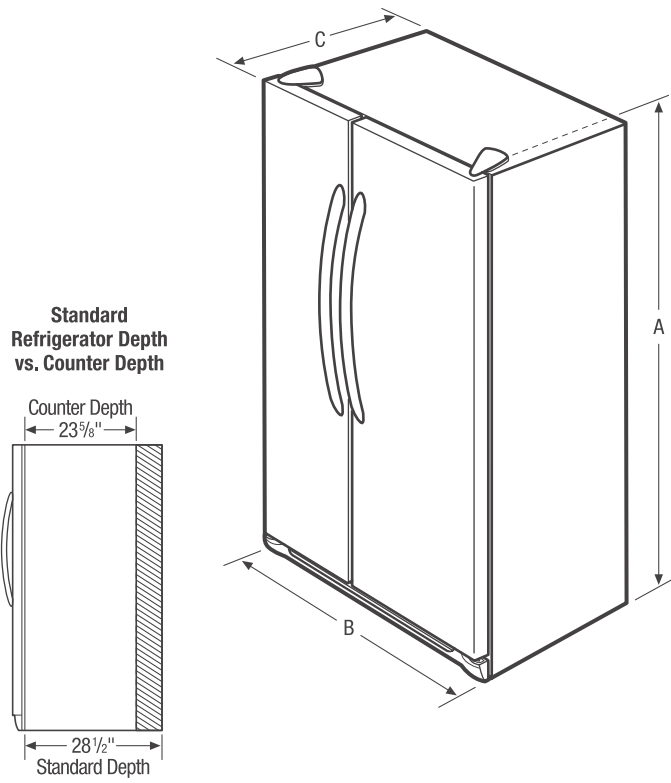

Features	
Door Design	UltraSoft™
Door Handle Design	Stainless Steel
Cabinet Finish	Black
Door Stops/Door Closers	Yes/Yes
Door Hinge Covers	Hidden
Rollers - Front/Rear	Adjustable/Yes
Energy Saver Plus Technology	Yes
Water Filter Location	Top Right Rear
Sound Package	Quiet Pack
Dispenser	
Controls	Ready-Select®
Dispenser Design	Tall, Single Paddle
Number of Dispenser Buttons	7
Crushed Ice/Cube Ice/Chilled Water	Yes/Yes/Yes
Ice Option/Freeze Option	
Display On/Off Option	Yes
Control Lock /Light	Yes/Yes
Temp / Door Ajar /Power Failure Alerts	
Water Filter Change Indicator Light	Yes
Air Filter Change Indicator Light	
Refrigerator Features	
Interior Lighting	Bright
Water Filter Type	PureSource 3®
Air Filter Type	
Fixed Shelves	
Sliding Shelves	3 SpillSafe®
Cool Zone™ Drawer	1 Stacked
Wine/Can Rack	No/1 White
Upper Crisper/Lower Crisper	1 Clear/1 Clear
Humidity Controls	1
Dairy Compartment	1 Clear
Fixed Door Bins	1 One-Gallon White
Adjustable Door Bins	2 Two-Litre White
Non-Slip Bin Liner / Bottle Retainers	
Condiment Bin	1 White
Freezer Features	
Door Bins /Tilt-Out Wire Door Bins	4 White/No
Fixed Shelves	3 Wire
Full Extension Baskets	
Full Freezer Baskets	1 Wire
Half Freezer Baskets	
Ice Cream Shelf / Pizza Shelf	Yes/No
SpaceSaver™ Shelf	Yes
Lighting	
Specifications	
Total Capacity (Cu. Ft.)	22.7
Refrigerator Capacity (Cu. Ft.)	14.08
Freezer Capacity (Cu. Ft.)	8.58
Power Supply Connection Location	Right Bottom Rear
Water Inlet Connection Location	Left Bottom Rear
Voltage Rating	120V / 60Hz / 15 or 20A
Connected Load (kW Rating) @ 120 Volts¹	1.02
Amps @ 120 Volts	8.5 Amps
Minimum Circuit Required (Amps)	15
Shipping Weight (Approx.)	325 Lbs.

NOTE: For planning purposes only. Always consult local and national electric and plumbing codes. Refer to Product Installation Guide for detailed installation instructions on the web at frigidaire.ca.

Product Dimensions		"Built-In Look" Cutout Dimensions	
A - Height (Incl. Hinges & Rollers)	69-7/8"	Height (Incl. Hinges & Rollers)	70-1/4"
B - Cabinet Width/Door Width	35-7/8" / 36"	Width	36"
C - Depth (Incl. Door)	27-1/8"	Depth	25"
Depth with Door Open 90°	45-1/2"		

¹For use on adequately wired 120V, dedicated circuit having 2-wire service with a separate ground wire. Appliance must be grounded for safe operation.

Accessories information available on the web at frigidaire.ca